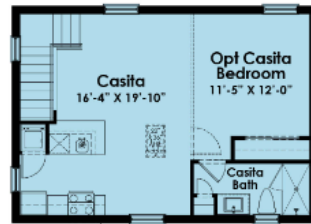

SHOWCASE HOME FLOORPLAN

The Lancaster

Alton | 1010 Faulkner Terrace, Palm Beach Gardens, FL 33418

© 2022. Prices, homesites, amenities, home designs, square footage and other information subject to errors, changes, omissions, deletions, availability, prior sales and withdrawal at any time without notice. Square footage numbers are approximate and may vary depending on the standard measurement used. Photos and/or drawings of homes may show upgraded landscaping and may not represent the lowest priced homes in the community. All renderings and floorplans in these materials are an artist's conceptual drawings and will vary from the actual plans and homes as built. CGC1509406

KOLTERHOMES®