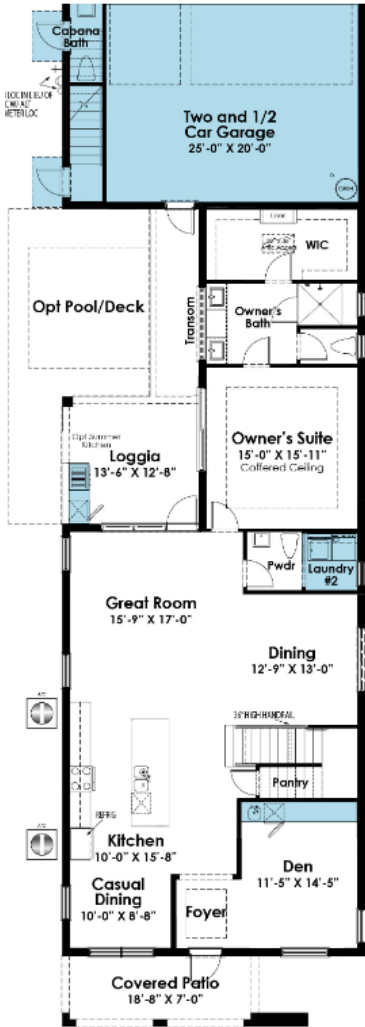

SHOWCASE HOME | Lancaster

— ALTON —
SHOWCASE
COLLECTION

Street Address: 13496 Bernoulli Way, Palm Beach Gardens, FL 33418

A/C Sq. Ft.: 3,522

Bedrooms: 4 Bathrooms: 4 Full, 2 Half

ELEVATION: ISLAND

HOMESITE: 2.104

Alton | 1010 Faulkner Terrace, Palm Beach Gardens, FL 33418

©2022. Prices, homesites, amenities, home designs, square footage and other information subject to errors, changes, omissions, deletions, availability, prior sales and withdrawal at any time without notice. Square footage numbers are approximate and may vary depending on the standard measurement used. Photos and/or drawings of homes may show upgraded landscaping and may not represent the lowest priced homes in the community. All renderings and floorplans in these materials are an artist's conceptual drawings and will vary from the actual plans and homes as built. CGC1509406

KOLTERHOMES®

SHOWCASE HOME FLOORPLAN

The Lancaster

Alton | 1010 Faulkner Terrace, Palm Beach Gardens, FL 33418

© 2022. Prices, homesites, amenities, home designs, square footage and other information subject to errors, changes, omissions, deletions, availability, prior sales and withdrawal at any time without notice. Square footage numbers are approximate and may vary depending on the standard measurement used. Photos and/or drawings of homes may show upgraded landscaping and may not represent the lowest priced homes in the community. All renderings and floorplans in these materials are an artist's conceptual drawings and will vary from the actual plans and homes as built. CGC1509406

DESIGNER FEATURES

4 Bedrooms
4 full & 2 Half Baths
Private Casita
2 ½ Car Epoxyed Garage
Summer Kitchen
Wet Bar in Den
Outside Cabana Powder Room
Front Covered Patio
First Floor Owners Suite
Eat In Kitchen