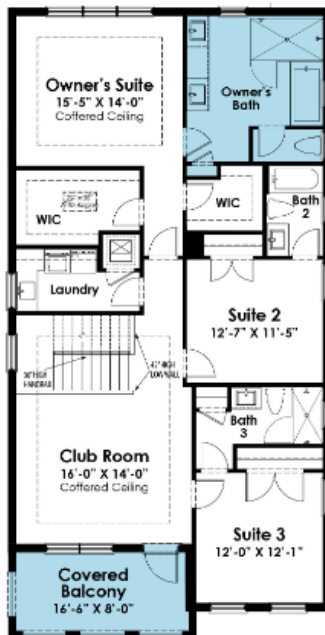

HOMESITE: 116

Alton | 1010 Faulkner Terrace, Palm Beach Gardens, FL 33418

©2022. Prices, homesites, amenities, home designs, square footage and other information subject to errors, changes, omissions, deletions, availability, prior sales and withdrawal at any time without notice. Square footage numbers are approximate and may vary depending on the standard measurement used. Photos and/or drawings of homes may show upgraded landscaping and may not represent the lowest priced homes in the community. All renderings and floorplans in these materials are an artist's conceptual drawings and will vary from the actual plans and homes as built. CGC1509406

KOLTERHOMES®

SHOWCASE HOME FLOORPLAN

Exeter

Brand new Island style Exeter. This home includes 4 bedrooms, 4 full and 2 half bathrooms plus a den, including a full private casita with bedroom, bathroom, kitchen and laundry. Well appointed with exquisite finishes, including beautiful Revwood flooring throughout, upgraded wood staircase with stain railings, second tier cabinets in the kitchen, quartz countertops, stainless steel Monogram appliances and a gorgeous backsplash. Additional features include free standing soaking tub in owners bath, double doors on the den, outdoor kitchen, stub out for pool heater, high ceilings, impact windows and a 3 car garage.