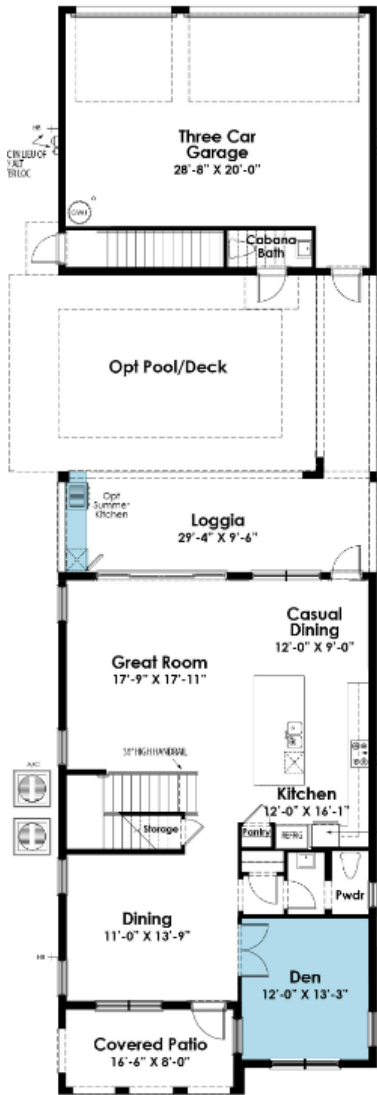

SHOWCASE HOME | EXETER

— ALTON —
SHOWCASE
COLLECTION

Street Address: 13544 Bernoulli Way Palm Beach Gardens, FL 33418

A/C Sq. Ft.: 3,583

Bedrooms: 4

Bathrooms: 4 Full & 2 Half

Move-In Date: Mar 2024

ELEVATION: B

HOMESITE: 116

Alton | 1010 Faulkner Terrace, Palm Beach Gardens, FL 33418

©2022. Prices, homesites, amenities, home designs, square footage and other information subject to errors, changes, omissions, deletions, availability, prior sales and withdrawal at any time without notice. Square footage numbers are approximate and may vary depending on the standard measurement used. Photos and/or drawings of homes may show upgraded landscaping and may not represent the lowest priced homes in the community. All renderings and floorplans in these materials are an artist's conceptual drawings and will vary from the actual plans and homes as built. CGC1509406

KOLTERHOMES®

SHOWCASE HOME FLOORPLAN

Exeter

Brand new Island style Exeter. This home includes 4 bedrooms, 4 full and 2 half bathrooms plus a den, including a full private casita with bedroom, bathroom, kitchen and laundry. Well appointed with exquisite finishes, including beautiful Revwood flooring throughout, upgraded wood staircase with stain railings, second tier cabinets in the kitchen, quartz countertops, stainless steel Monogram appliances and a gorgeous backsplash. Additional features include free standing soaking tub in owners bath, double doors on the den, outdoor kitchen, stub out for pool heater, high ceilings, impact windows and a 3 car garage.