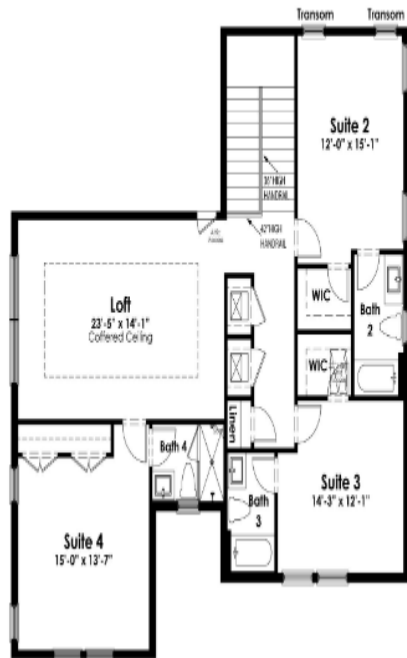

SHOWCASE HOME | MONDRIAN

Address: 13190 Faberge Place

A/C Sq. Ft.: 3792

Bedrooms:4

Bathrooms:3

Move-In Date: 11/03/2023

ELEVATION: A

HOMESITE: 5.282

KOLTERHOMES®

SHOWCASE HOME FLOORPLAN

4 Bedroom, 4 Full Bathrooms
 Covered Lanai and 2-Car Garage

Artistry Palm Beach | 5513 Renoir Pl, Palm Beach Gardens, 33418

©2022. Prices, homesites, amenities, home designs, square footage and other information subject to errors, changes, omissions, deletions, availability, prior sales and withdrawal at any time without notice. Square footage numbers are approximate and may vary depending on the standard measurement used. Photos and/or drawings of homes may show upgraded landscaping and may not represent the lowest priced homes in the community. All renderings and floorplans in these materials are an artist's conceptual drawings and will vary from the actual plans and homes as built. CGC1509406

KOLTERHOMES

SHOWCASE HOME FEATURE HIGHLIGHTS

KITCHEN DETAILS

- QUARTZ COUNTERTOP & BACKSPLASH
- ISLAND 3" EDGE WATERFALL COUNTERTOP
- CABINET CROWN MOLDING
- SECOND TIER CABINETS
- MONOGRAM APPLIANCES
- UNDER KITCHEN CABINET LIGHTING
- DOUBLE TRASH PULLOUT