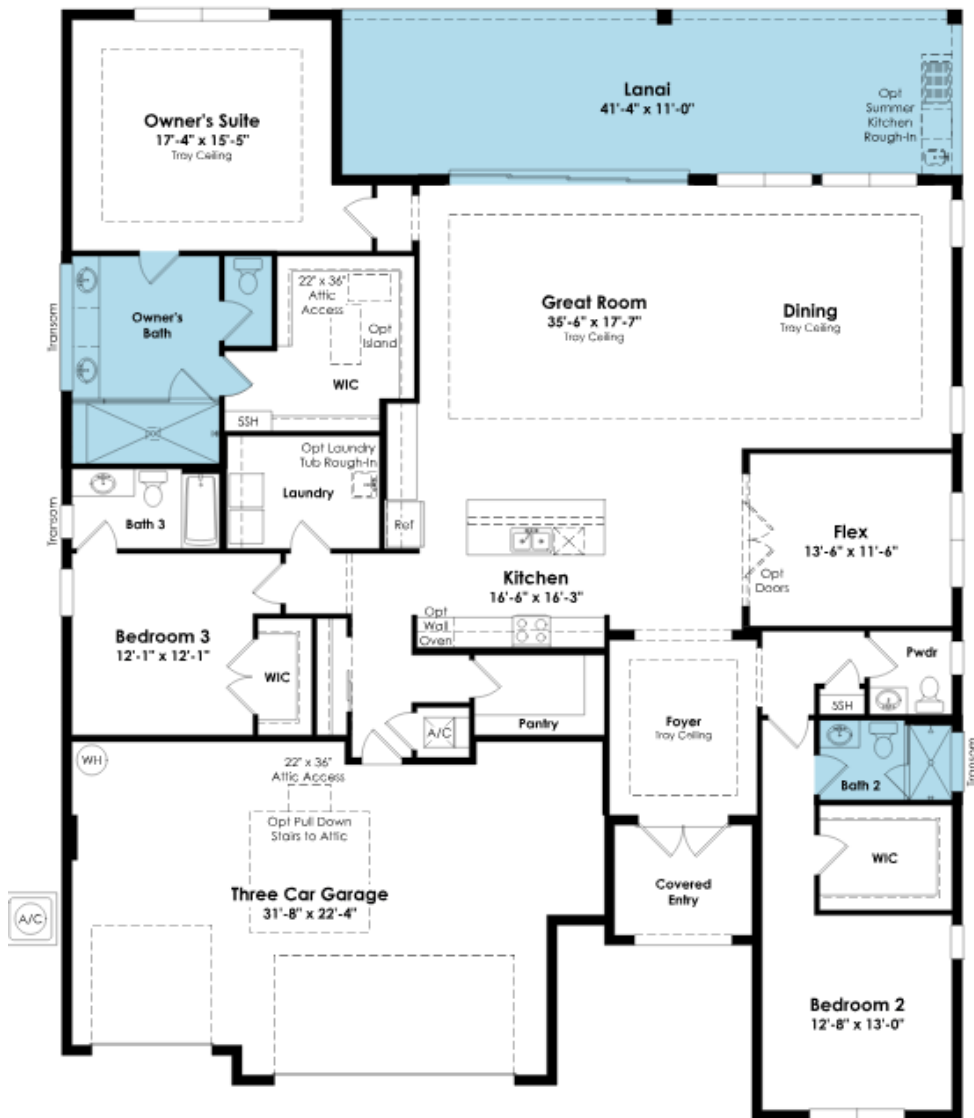

SHOWCASE HOME | TAYLOR

KOLTER HOMES®

Street Address: 9208 SW Bethpage Way

A/C Sq. Ft.: 2,876

Bedrooms: 3

Bathrooms: 3.5

Move-In Date: OCT 2023

ELEVATION: D

KOLTERHOMES®

SHOWCASE HOME FLOORPLAN

THE TAYLOR

3 Bedroom, Flex, 3 Full and 1 Half Bath, Great Room, Extended Covered Lanai and 3-Car Garage

Astor Creek Golf and Country Club | 9208 SW Bethpage Way

SHOWCASE HOME FEATURE HIGHLIGHTS

KITCHEN DETAILS

- Gourmet Kitchen Configuration
- 30" GE Café Electric Cooktop
- 30" Hood
- Cabinet crown moulding
- 42" Upgraded Cabinets
- Quartz countertops
- Under Cabinet Lighting
- Stainless Steel Single Bowl Undermount Sink

DESIGNER FEATURES

- Owners Deluxe Extended Shower
- Shower ILO Tub in Secondary Bath
- Extended Lanai #1 to Side
- 16' Wide x 10' Tall Sliding Glass Doors (No Transom)
- Frameless shower in owner's bath
- Upgraded lighting package throughout
- Furnished Laundry Room with wall & base cabinets/quartz countertop w/SS undermount sink
- Spray Foam Insulation in Attic
- Smooth Wall Finish Throughout
- Garage Epoxy Floors