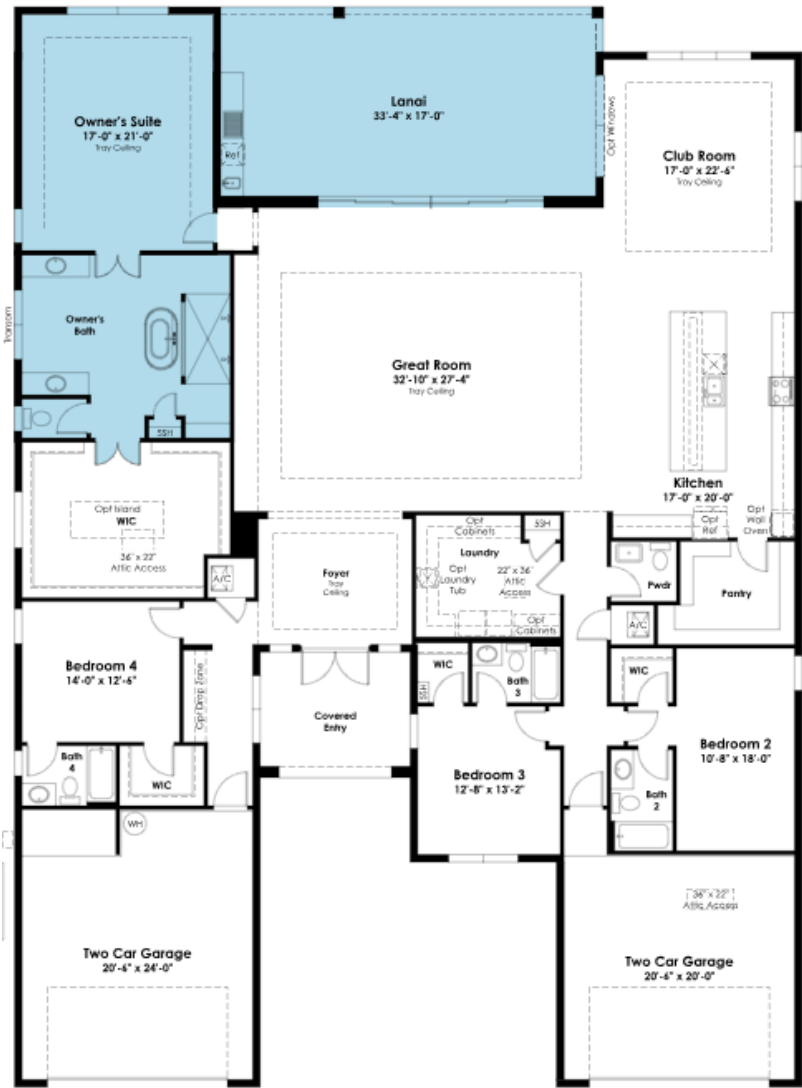

# CANOPY CREEK

Street Address: 5383 SW Pomegranate Way

A/C Sq. Ft.: 4377

Price: See Listing

Bedrooms: 4

Bathrooms: 4 full 1 half

Move-In Date: May 2024

ELEVATION: A

# SHOWCASE HOME FLOORPLAN