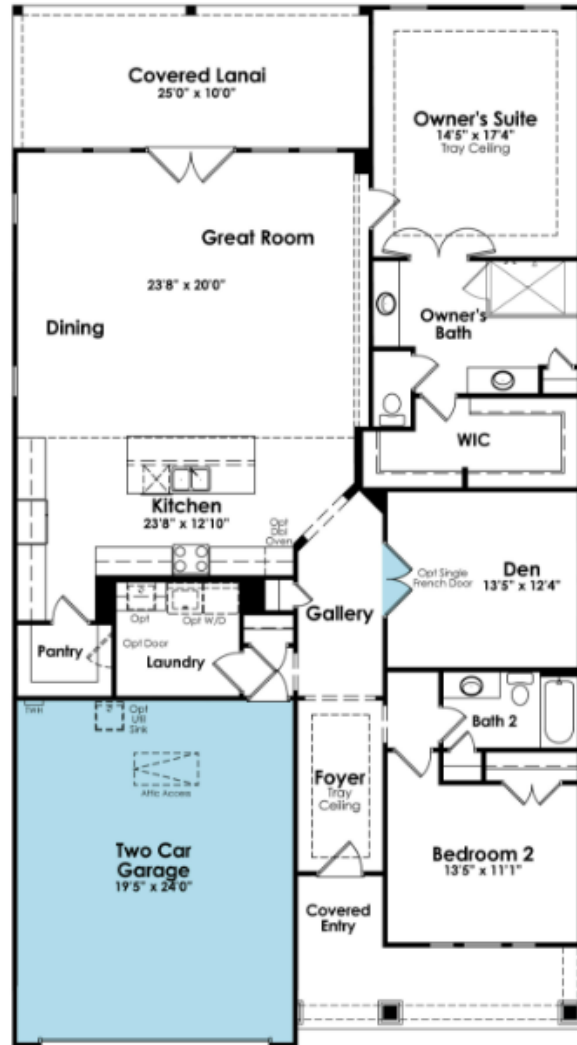

SHOWCASE HOME | Laurel

Street Address: 9830 Jubilee Charlotte, NC 28215

A/C Sq. Ft.: 2,078

Bedrooms: 2

Bathrooms: 2

Move-In Date: 05/30/2024

ELEVATION: CH - Left

HOMESITE: 7.691

KOLTERHOMES®

Laurel CH - Left

2 Bedroom, 2 Full Bath, Great Room, Den, 2 Car Garage

SHOWCASE HOME FEATURE HIGHLIGHTS

KITCHEN DETAILS

- Gourmet Kitchen with 30" gas Cooktop
- 39" fridge cabinet w/12"depth
- Cabinet crown moulding
- 42" upgraded cabinets w/4 drawer stack
- Silestone quartz countertops
- EVP flooring
- Under Cabinet Lighting
- Stainless Steel Single Bowl Undermount Sink

DESIGNER FEATURES

- 4' Lanai and Primary Suite Extension
- Study Option In Lieu of Den (Includes Double French Doors)
- Whole house moulding package
- Frameless shower in owner's bath
- Upgraded lighting package throughout
- Furnished Laundry Room with base cabinets/quartz countertop w/SS undermount sink
- 4' Garage Extension
- Light Attic Storage

SW7631
CITY LOFT

LUXURY VINYL PLANK –
PROMIENCIE PLUS
LIGHT PINE

SHOWCASE HOME DESIGNER FEATURES | OWNER'S BATH

CABINET-
GALVYN ICY AVALACHE

PC

CABINET
HARDWARE-
MADISON 3910PC

Ivory

SHOWER WALL &
FLOOR TILE-
CAVANITE IVORY 12 X
24
GROUT: WARM GRAY