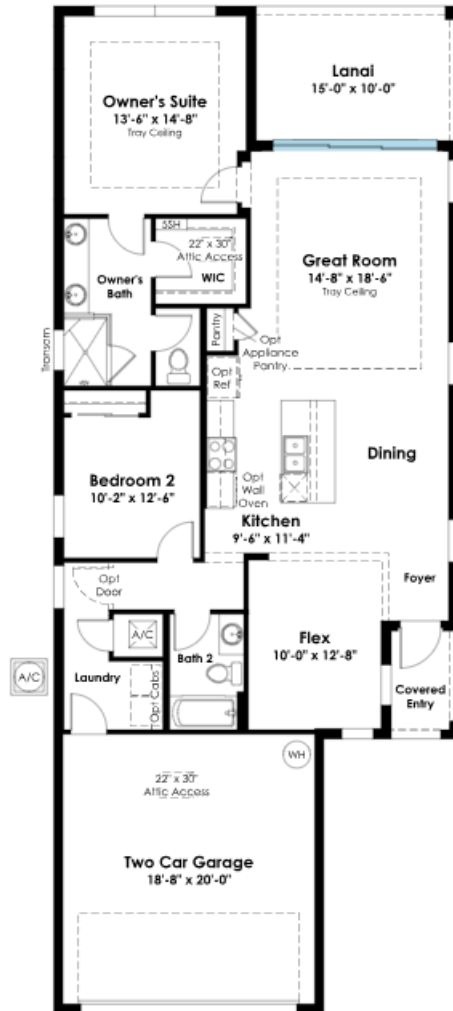

SHOWCASE HOME | ANA

Street Address: 1260 Jackson Hole Court

A/C Sq. Ft.: 1434

Bedrooms: 2

Bathrooms: 2

Move-In Date: May 2024

ELEVATION: C

HOMESITE: #1.146

KOLTERHOMES®

SHOWCASE HOME FLOORPLAN

Ana Model

2 Bedroom, Flex Space, 2 Full Bathrooms, Open Great Room,

SHOWCASE HOME FEATURE HIGHLIGHTS

KITCHEN DETAILS

- European-style frameless kitchen cabinets
- Pot and pan drawer storage
- Cambria designer quartz 3cm countertop
- Upgraded cabinet crown moulding
- Single basin stainless steel sink
- Diagonal herringbone artisan tile backsplash

DESIGNER FEATURES

- Luxury wood laminate flooring throughout the main areas
- Frameless shower enclosure in Owner's Bath
- Brushed nickel plumbing in all bathrooms
- Tile to-the-ceiling in both bathrooms
- Designer lighting fixtures
- Additional surface mounted LED lighting in Great Room and Flex Space
- Privacy glass front door

Contessa – Oro Tile
24x24 Bath Floor - Matte
12x24 Shower Wall - Polished

1x3 Matching Herringbone
Shower Floor Tile

SHOWCASE HOME DESIGNER FEATURES | BATH 2

Vanity Lights

Birch Cabinets

Brushed Nickel Knobs