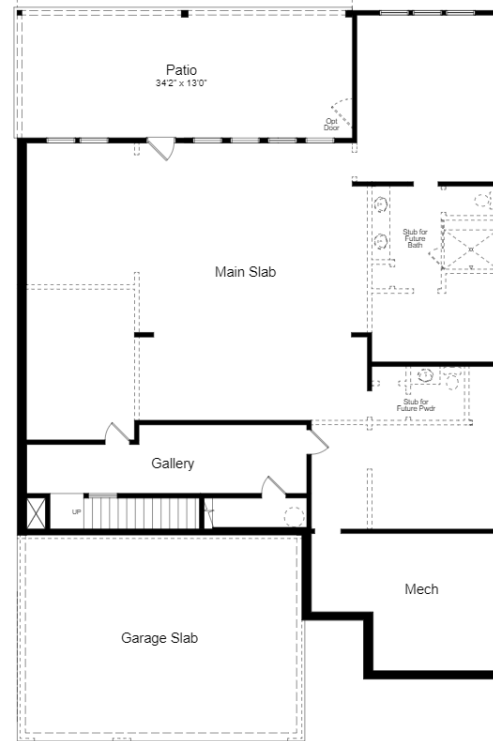

SHOWCASE HOME | PEAR

Street Address: 148 SHARP TRAIL

A/C Sq. Ft.: 2390

Bedrooms: 3

Bathrooms: 3

Move-In Date: FEB 2024

ELEVATION: BB

HOMESITE: 507

KOLTERHOMES®

SHOWCASE HOME FLOORPLAN

PEAR

3 Bedroom, 3 Bath, Den, Great Room, Covered Lanai, 3-Car Garage and Unfinished Basement

Cresswind Twin Lakes | 118 Hartwell Court, Hoschton, GA 30548

SHOWCASE HOME FEATURE HIGHLIGHTS