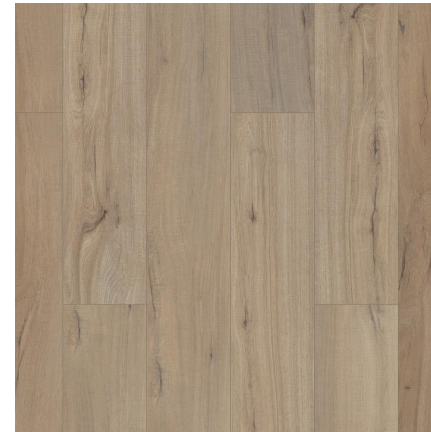

**BATHROOM FLOOR
POLARIS PLUS – DRIFTWOOD EVP**