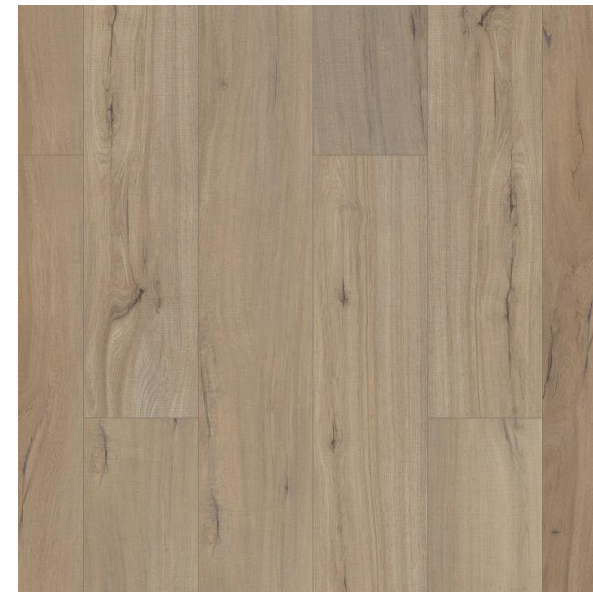

SHOWCASE HOME DESIGNER FEATURES MAIN LEVEL - GENERAL FINISHES

**EVP FLOORING
POLARIS PLUS
DRIFTWOOD**

Cresswind Twin Lakes| 118 Hartwell Court, Hoschton, GA 30548