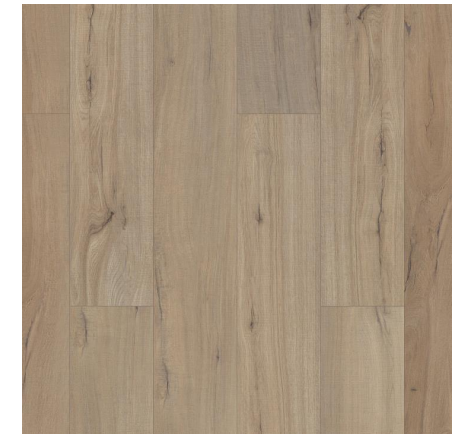

SHOWCASE HOME DESIGNER FEATURES | BATH 3

**LEVEL 4
CABINETS
KAYES
WHITE**

**DESERT SILVER
SILESTONE
QUARTZ**

**MOEN VOSS
SINGLE LEVER
BRUSHED NICKEL**

**SHOWER WALL TILE
CATCH ICE GLOSSY 3X12**

1" HEX SHOWER FLOOR