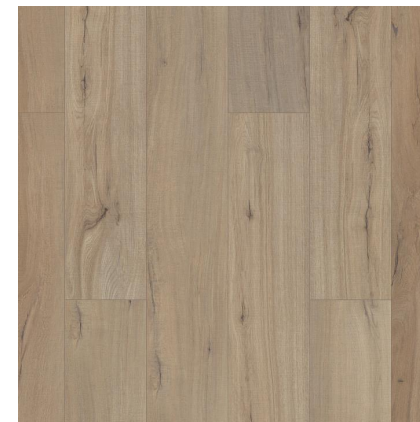

**LEVEL 3 EVP FLOORING
PROMINENCE PLUS /
EXECUTIVE OAK**

Cresswind Twin Lakes | 118 Hartwell Court, Hoschton, GA 30548