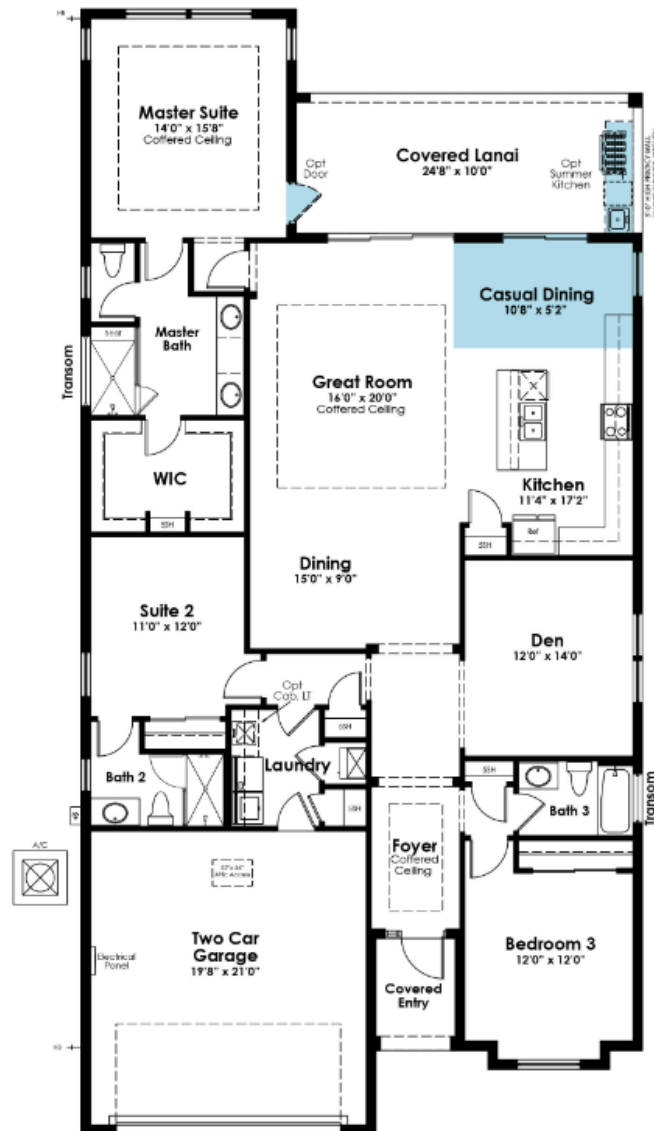

SHOWCASE HOME | DANIA

Street Address: 5002 Fairhope Circle

A/C Sq. Ft.: 2,210

Bedrooms: 3

Bathrooms: 3

Move-In Date: April 2024

ELEVATION: A

HOMESITE: 337

KOLTERHOMES®

SHOWCASE HOME FLOORPLAN

Dania

3 Bedroom, 3 Full Bathrooms plus a Den. This home features a casual dining bump out which enhances the kitchen space and makes it the perfect room for entertaining.

SHOWCASE HOME DESIGNER FEATURES | KITCHEN

Cabinets

Hardware

**Summerhill Quartz
Countertop**

Backsplash

Faucet

**Main Flooring
24x24 Tile**

**Interior Wall Color
Agreeable Grey**

SHOWCASE HOME DESIGNER FEATURES | OWNER'S BATH

Cabinets

Hardware

Countertops

Shower Floor

Plumbing Package

Bath Floor 24x24
Shower Wall 12x24

Decorative Vertical Listello