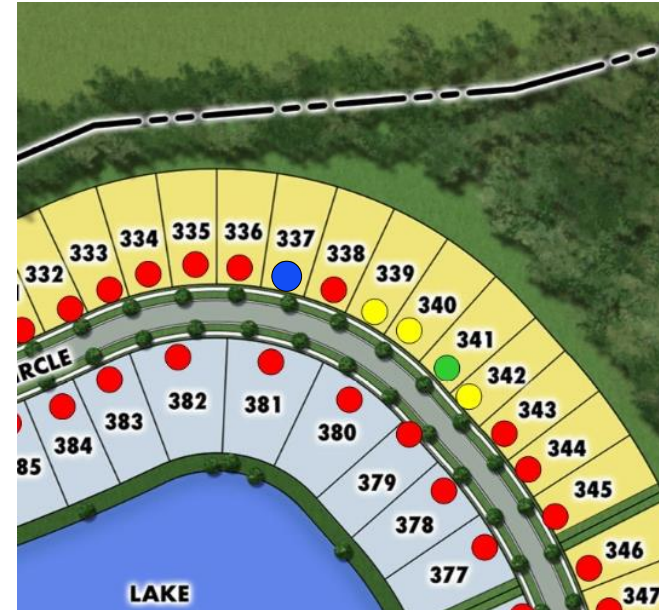

SHOWCASE HOME | DANIA

Street Address: 5002 Fairhope Circle

A/C Sq. Ft.: 2,210

Bedrooms: 3

Bathrooms: 3

Move-In Date: April 2024

ELEVATION: A

HOMESITE: 337