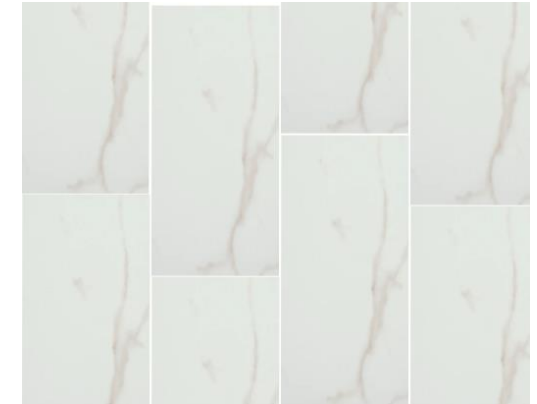

SHOWCASE HOME DESIGNER FEATURES | OWNERS BATH

WALL TILE

PLUMBING