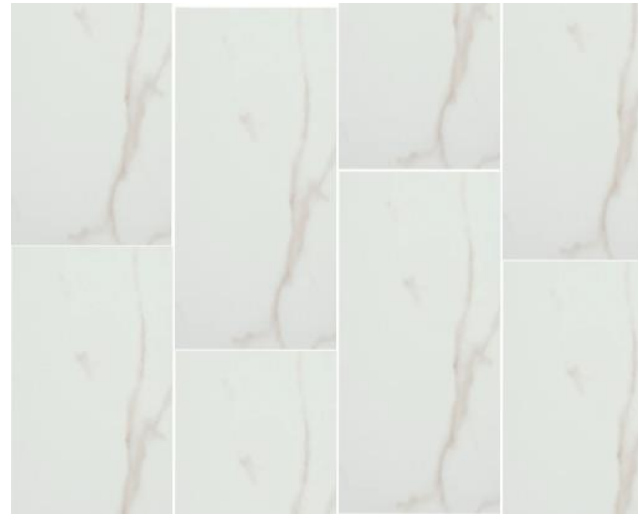

MAIN FLOORING

BACKSPLASH

SINK
STAINLESS STEEL

CABINET HARDWARE

SHOWCASE HOME DESIGNER FEATURES | OWNERS BATH

CABINETS

COUNTERTOP
QUARTZ

FLOORING