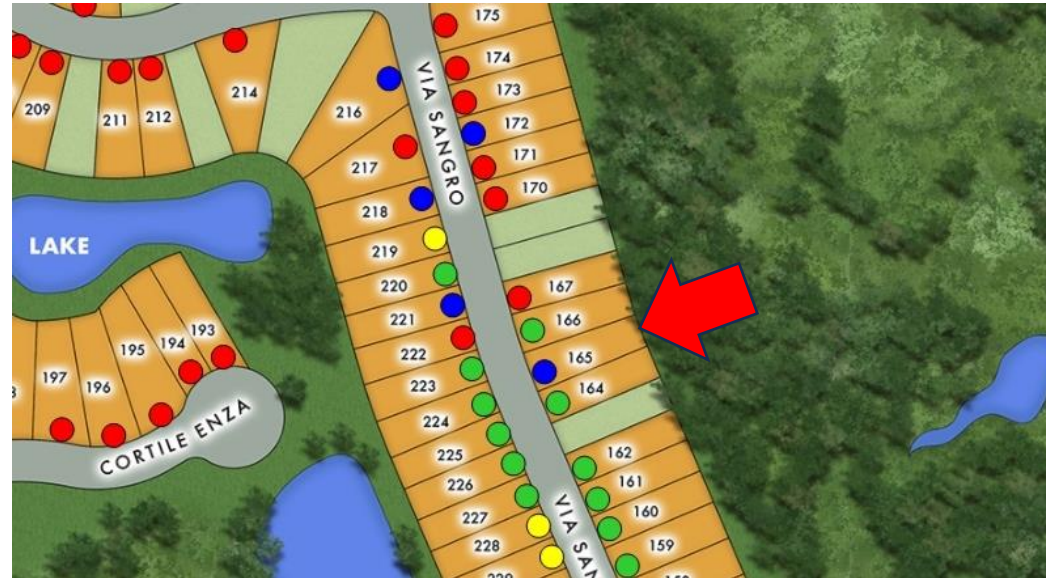

SHOWCASE HOME | Caroline

KOLTER HOMES®

Street Address: 200 SE Via Sangro

A/C Sq. Ft.: 1780

Bedrooms: 3

Bathrooms: 2

Move-In Date: 5/31/2024

ELEVATION: A

HOMESITE: 165

Kolter at Rivella | 132 SE Via Tirso, Port St Lucie, FL 34952

© 2022. Prices, homesites, amenities, home designs, square footage and other information subject to errors, changes, omissions, deletions, availability, prior sales and withdrawal at any time without notice. Square footage numbers are approximate and may vary depending on the standard measurement used. Photos and/or drawings of homes may show upgraded landscaping and may not represent the lowest priced homes in the community. All renderings and floorplans in these materials are an artist's conceptual drawings and will vary from the actual plans and homes as built. CGC1509406