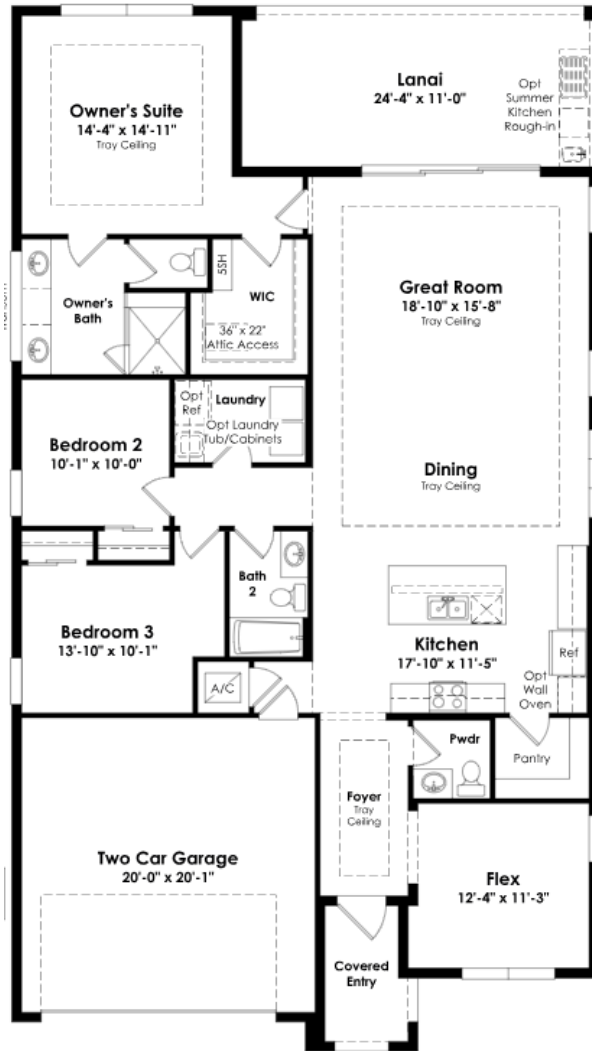

SHOWCASE HOME | KIMBERLY

KOLTER HOMES®

Street Address: 6800 Se Haven Lane, Stuart, FL

A/C Sq. Ft.: 1,983

Bedrooms: 3

Bathrooms: 2.5

Move-In Date: June/July 2024

ELEVATION: Spanish

HOMESITE: 005

Exterior Color Package: B8

Prices, homesites, amenities, home designs, square footage and other information subject to errors, changes, omissions, deletions, availability, prior sales and withdrawal at any time without notice. Square footage numbers are approximate and may vary depending on the standard measurement used. Photos and/or drawings of homes may show upgraded landscaping and may not represent the lowest priced homes in the community. All renderings and floorplans in these materials are an artist's conceptual drawings and will vary from the actual plans and homes as built. CRC057817/CGC1514916

KOLTERHOMES®

SHOWCASE HOME FLOORPLAN

Kimberly

This 3-Bedroom layout is designed for maximum livability, for those who love to host, the island Kitchen-front layout provides open access to the Dining area and Great Room, with grocery and party supply unloading just steps from the Garage to the Pantry. The Kimberly's welcoming feel is furthered by the open, Great Room concept and generous window placements to bring in natural light. If you do want some private space for a home office or hobby room, the Flex space at the front of the home delivers.

The Owner's Suite and secondary Bedrooms are separated for privacy, and the Laundry is conveniently situated in the center of the home. Owner's Suite highlights include a tray ceiling, separate large walk in closet, and massive owners suite shower.