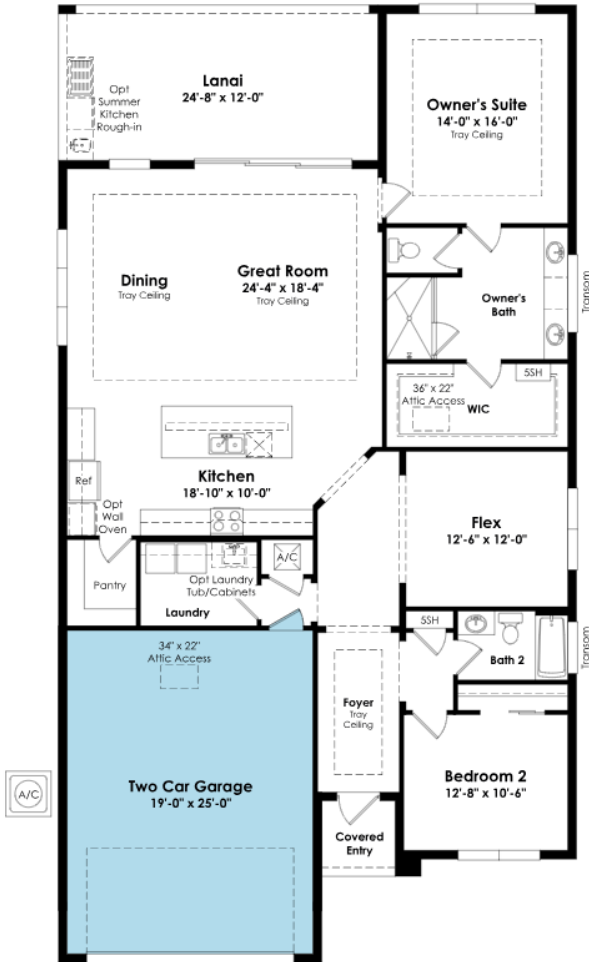

# KOLTER HOMES®

**Street Address:** 6830 SE Haven Lane, Stuart, FL

**A/C Sq. Ft.:** 1,968

**Bedrooms:** 2 + Den

**Bathrooms:** 2

**Move-In Date:** June/July 2024

**ELEVATION:** Spanish

**HOMESITE:** 008

## SHOWCASE HOME FLOORPLAN

### JULIA

The Kitchen serves as the command center of the Julia floorplan. For the chef in the family, there's lots of space to work and house your tools of the trade with substantial countertop area, cabinetry and pantry. From the island, the view opens up light & bright across the Dining area and Great Room out to the covered Lanai. This home highlights the 4' garage extension, laundry sink with cabinets, 11'-4" ceilings, and tray ceilings in the great room, owners suite, and foyer.