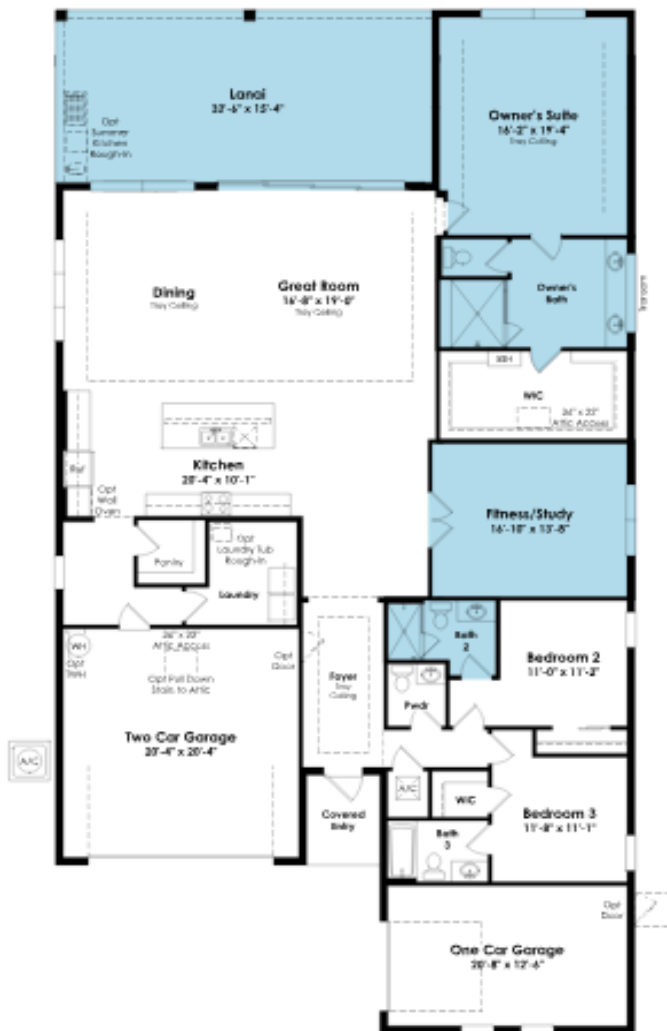

SHOWCASE HOME | Sydney

KOLTER HOMES®

Street Address: 9225 SW Bethpage Way

A/C Sq. Ft.: 2,916

Bedrooms: 3

Bathrooms: 3.5

Move-In Date: December 2023

ELEVATION: D

HOMESITE: 54

Astor Creek Golf and Country Club | 9225 SW Bethpage Way

©2022. Prices, homesites, amenities, home designs, square footage and other information subject to errors, changes, omissions, deletions, availability, prior sales and withdrawal at any time without notice. Square footage numbers are approximate and may vary depending on the standard measurement used. Photos and/or drawings of homes may show upgraded landscaping and may not represent the lowest priced homes in the community. All renderings and floorplans in these materials are an artist's conceptual drawings and will vary from the actual plans and homes as built. CGC1509406

KOLTERHOMES®

SHOWCASE HOME FLOORPLAN

THE SYDNEY

3 Bedroom, Study, 3 Full and 1 Half Bath, Great Room, Covered Lanai and 3-Car Garage

Astor Creek Golf and Country Club | 9225 SW Bethpage Way

SHOWCASE HOME FEATURE HIGHLIGHTS

DESIGNER FEATURES

- Study ILO Flex
- Owner's Deluxe Extended Shower
- Shower ILO Tub in Secondary Bath
- 4' Owners Suite and Lanai Extension
- 16' Wide x 10' Tall Sliding Glass Door
- Fireplace w/granite hearth & surround
- Frameless shower in owner's bath
- Upgraded lighting package throughout
- Furnished Laundry Room with wall & base cabinets/quartz countertop w/SS undermount sink
- Spray Foam Insulation in Attic
- Smooth Walls Throughout
- Garage Epoxy Floor