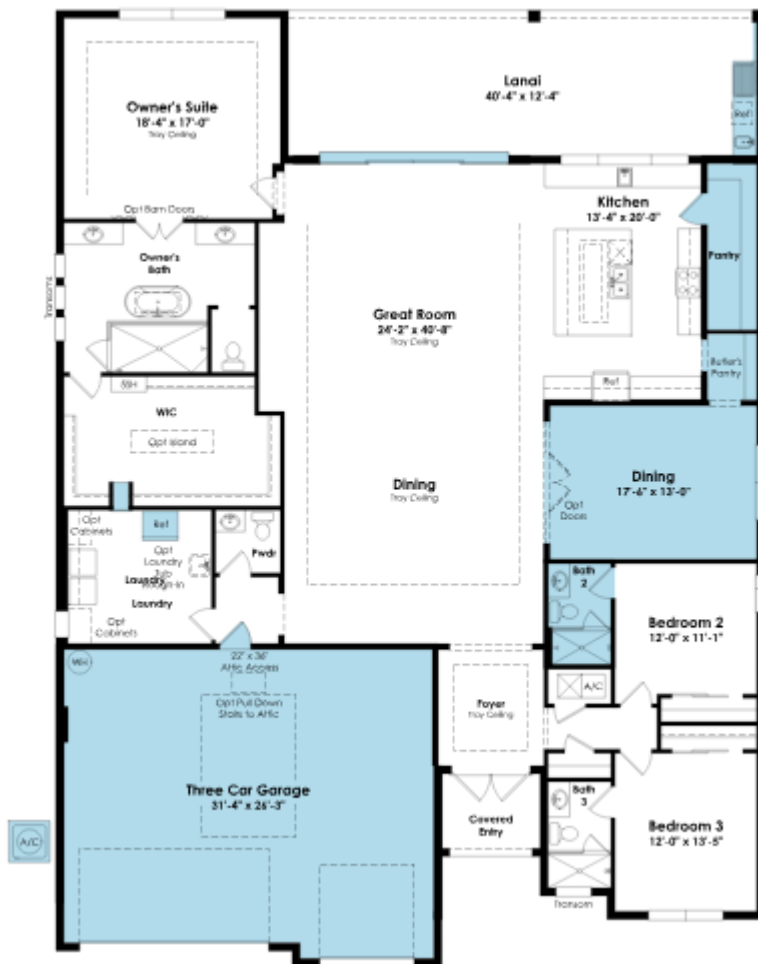

Move-In Date: OCT/NOV/DEC 2023

ELEVATION: C

HOMESITE: 48

Astor Creek Golf and Country Club | 9240 SW Bethpage Way

©2022. Prices, homesites, amenities, home designs, square footage and other information subject to errors, changes, omissions, deletions, availability, prior sales and withdrawal at any time without notice. Square footage numbers are approximate and may vary depending on the standard measurement used. Photos and/or drawings of homes may show upgraded landscaping and may not represent the lowest priced homes in the community. All renderings and floorplans in these materials are an artist's conceptual drawings and will vary from the actual plans and homes as built. CGC1509406

KOLTERHOMES®

SHOWCASE HOME FLOORPLAN

THE DAHLIA

3 Bedroom, 3 Full and 1 Half Bath, Dining Room, Great Room, Lanai and 3-Car Garage

Astor Creek Golf and Country Club | 9240 SW Bethpage Way

SHOWCASE HOME FEATURE HIGHLIGHTS

KITCHEN DETAILS

- 30" GE Electric Cooktop
- 30" Hood
- Cabinet crown moulding
- 42" Upgraded Cabinets with wall oven
- Quartz Countertops
- Under Cabinet Lighting
- Stainless Steel Single Bowl Undermount Sink

DESIGNER FEATURES

- Laundry Hamper Pass-Thru Door
- Laundry Room Fridge w/Ice Maker
- Shower ILO Tub in Secondary Bath
- Floor Outlet in Great Room
- 4' Garage Extension
- Fireplace w/granite hearth & surround
- Frameless shower in owner's bath
- 5' Privacy Wall with Summer Kitchen
- Upgraded lighting package throughout
- Kitchen with Dining Access
- Spray Foam Insulation in Attic
- Smooth Wall Finish Throughout
- Garage Epoxy Floor