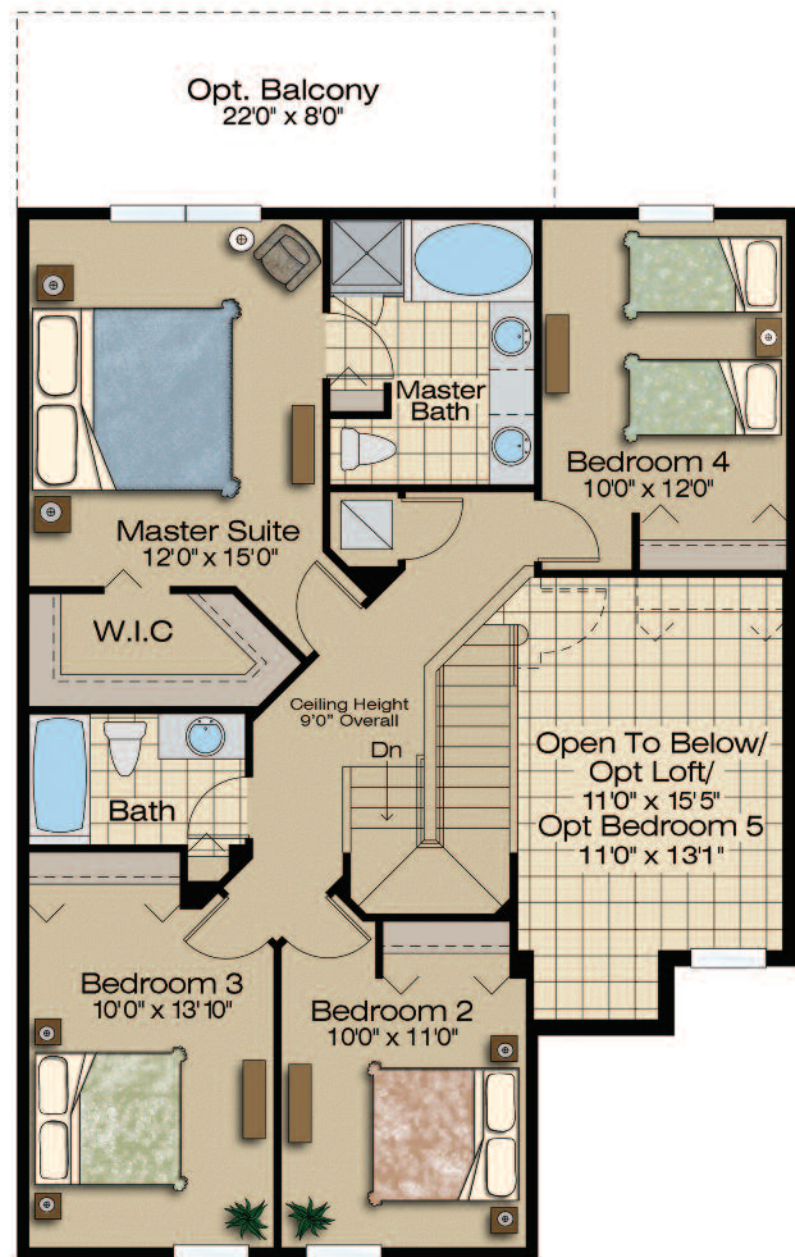

KOLTERhomes.com

THE OAKS
AT HOBE SOUND

The Dania

1922 Sq. Ft. Living Area
 434 Sq. Ft. Garage
 28 Sq. Ft. Covered Entry
 2520 Sq. Ft. Total
 —DRAFT—