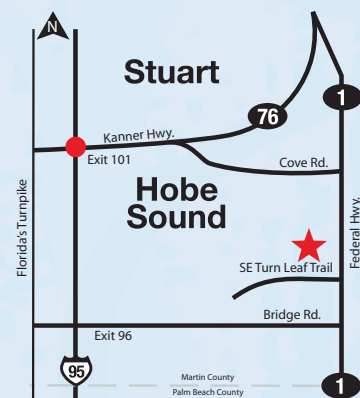

The Dania

Grande Elevation

Premiere Elevation

I-95 to exit 101 Kanner Highway. East on Kanner Highway to Cove Road. Right on Cove Road to Federal Highway. South on Federal Highway 2.7 miles to SE Heritage Boulevard. Continue straight past SE Heritage and make the 2nd right onto SE Turn Leaf Trail. Enter through the gate and follow the signs.

6212 SE Turn Leaf Trail • Hobe Sound, FL 33455 • (772) 219-9202 • (772) 219-9280 - FAX theoaks@kolter.com

ALL DIMENSIONS, FEATURES AND SQUARE FOOTAGE ARE APPROXIMATE AND SUBJECT TO CHANGE WITHOUT NOTICE. ARTWORK AND PHOTOGRAPHY ARE ARTIST'S CONCEPT.

KOLTERhomes.com

THE OAKS
AT HOBE SOUND

The Dania

1922 Sq. Ft. Living Area
 434 Sq. Ft. Garage
 28 Sq. Ft. Covered Entry
 2520 Sq. Ft. Total
 —DRAFT—