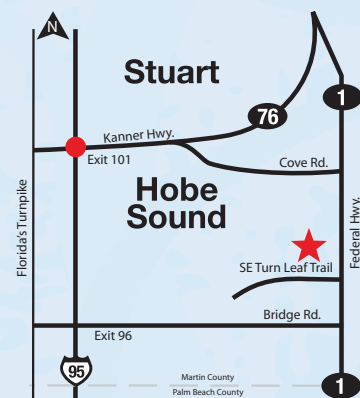

The Elena

Grande Elevation

Premiere Elevation

I-95 to exit 101 Kanner Highway. East on Kanner Highway to Cove Road. Right on Cove Road to Federal Highway. South on Federal Highway 2.7 miles to SE Heritage Boulevard. Continue straight past SE Heritage and make the 2nd right onto SE Turn Leaf Trail. Enter through the gate and follow the signs.

6212 SE Turn Leaf Trail • Hobe Sound, FL 33455 • (772) 219-9202 • (772) 219-9280 - FAX
theoaks@kolter.com

ALL DIMENSIONS, FEATURES AND SQUARE FOOTAGE ARE APPROXIMATE AND SUBJECT TO CHANGE WITHOUT NOTICE. ARTWORK AND PHOTOGRAPHY ARE ARTIST'S CONCEPT.