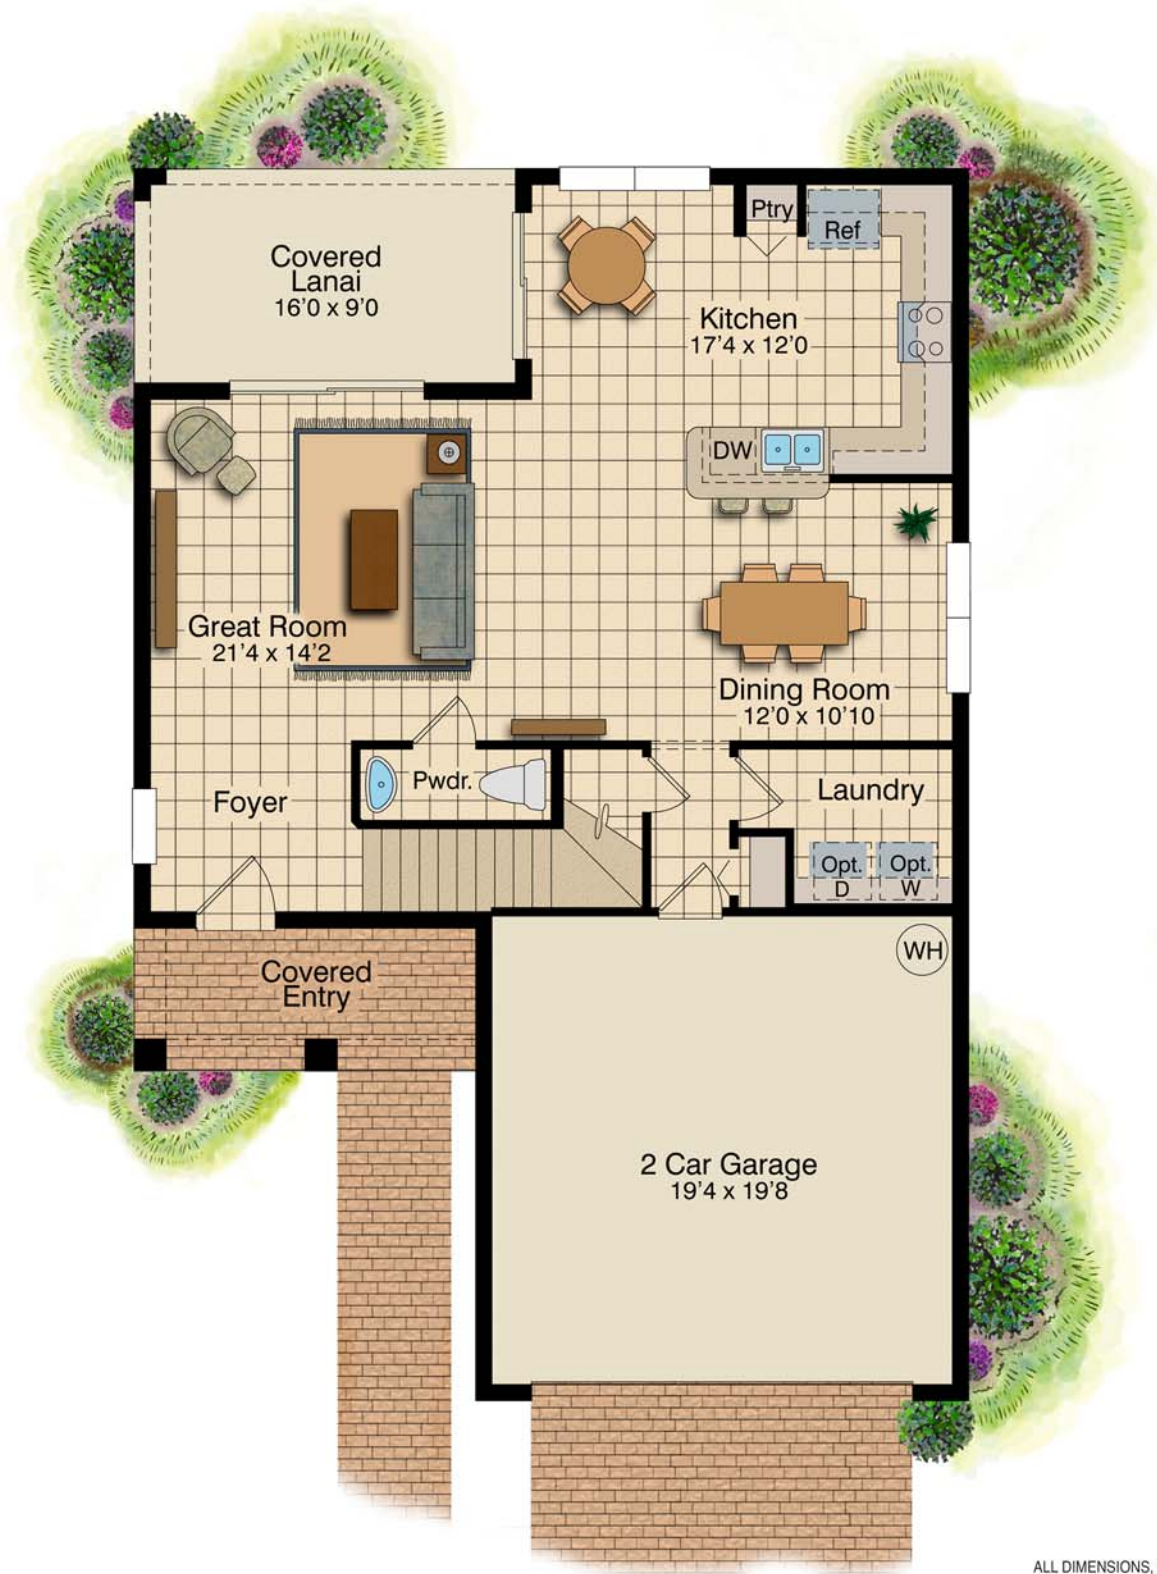

The Hawthorne

Grande Elevation

Premiere Elevation

I-95 to exit 101 Kanner Highway. East on Kanner Highway to Cove Road. Right on Cove Road to Federal Highway. South on Federal Highway 2.7 miles to SE Heritage Boulevard. Continue straight past SE Heritage and make the 2nd right onto SE Turn Leaf Trail. Enter through the gate and follow the signs.

THE OAKS
 AT HOBE SOUND

The Hawthorne
 2,028 Sq. Ft. Under Air
 2,678 Sq. Ft. Total

ALL DIMENSIONS, FEATURES AND SQUARE FOOTAGE ARE APPROXIMATE AND SUBJECT TO CHANGE WITHOUT NOTICE. ARTWORK AND PHOTOGRAPHY ARE ARTIST'S CONCEPT.