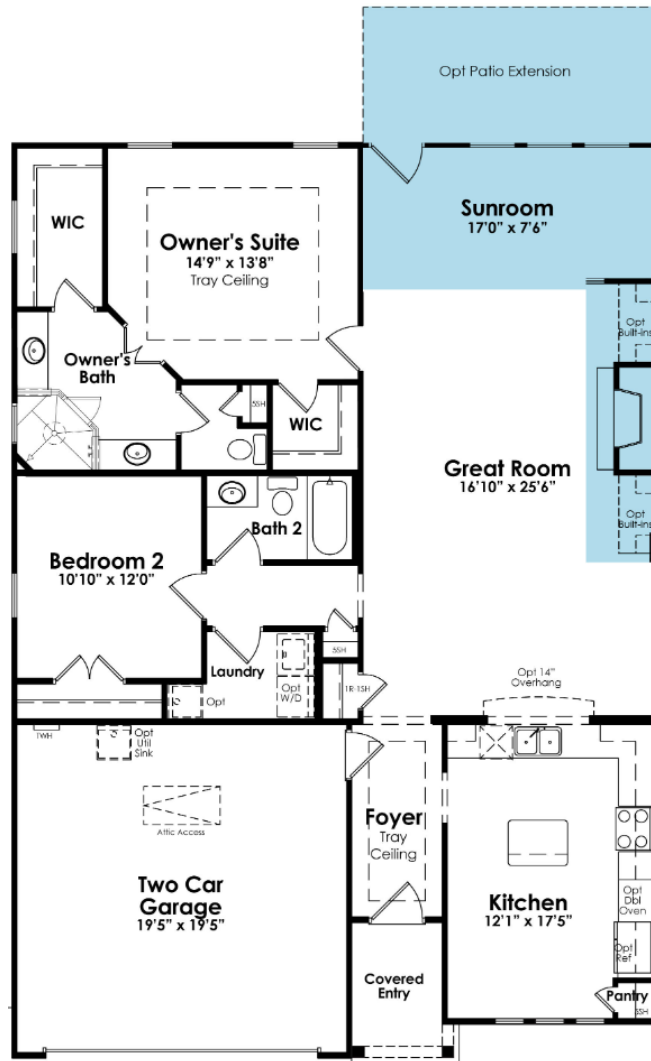

SHOWCASE HOME | ASHFORD

CRESSWIND®

Street Address: 10217 Superb Lane

A/C Sq. Ft.: 1,754

Bedrooms: 2

Bathrooms: 2

Move-In Date: May 2024

ELEVATION: AH

KOLTERHOMES®

SHOWCASE HOME FLOORPLAN

ASHFORD

2 Bedroom, 2 Bath, Sunroom, 4' Primary Suite/Lanai Extension

SHOWCASE HOME FEATURE HIGHLIGHTS

KITCHEN DETAILS

- White Cabinets
- 30" Slide-in Gas Range
- Cabinet crown moulding
- Granite countertops
- EVP flooring
- Under Cabinet Lighting
- Stainless Steel Double Bowl Undermount Sink

DESIGNER FEATURES

- Sunroom w/ 8' Covered Lanai extension
- Fireplace w/granite hearth & surround
- 4' Primary Suite/Lanai Extension
- Frameless shower in owner's bath
- Upgraded lighting package throughout
- French Doors at Sunroom

**SHOWER WALL TILE:
BROOK II WHITE 13 X 13
GROUT: ROLLING FOG**

White

**ACCENT BAND:
L'AMOUR WHITE 3X3**

White 3"x3"

SHOWCASE HOME DESIGNER FEATURES | BATH II

**CABINET-
BRELLIN WHITE**

PC

**CABINET HARDWARE-
MADISON 3910PC**