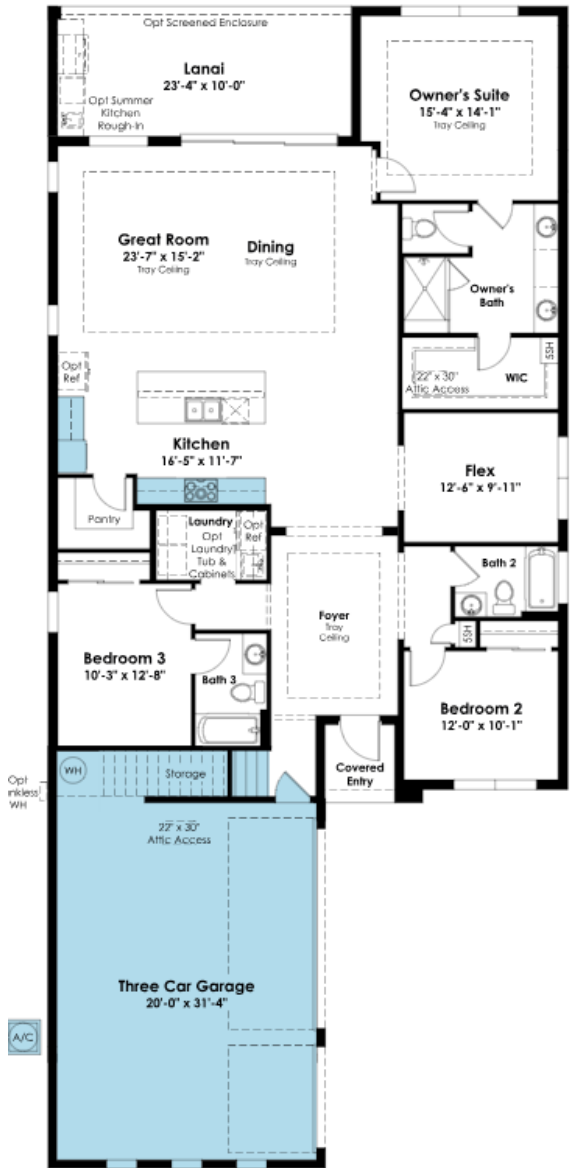

SHOWCASE HOME | LAURA BONUS

Street Address: 1235 Cresswind Boulevard

A/C Sq. Ft.: 2496

Bedrooms: 3

Bathrooms: 4

Move-In Date: May

ELEVATION: B

HOMESITE: #1.013

KOLTERHOMES®

SHOWCASE HOME FLOORPLAN

Laura Bonus

3 bedrooms, 4 full baths, 3 car garage, gourmet kitchen, privacy wall.
 Bonus room.

SHOWCASE HOME FEATURE HIGHLIGHTS

KITCHEN DETAILS

- Birch painted white cabinets
- Gourmet Kitchen with pot and pan cabinet
- Chimney style exhaust hood
- 30" Stainless Steel Gas Cooktop
- Veined quartz countertop– 3cm
- Upgraded cabinet crown moulding
- 24" Deep Cabinet above the refrigerator with side panel

SHOWCASE HOME DESIGNER FEATURES | BATH 2

Vanity Light Fixture

White Quartz 3cm

Cabinet Pulls

Shower Wall Tile
12x24

Vanity Cabinets

Moen Single Lever
Faucet Matte Black

12x24 Floor Tile

12x24 Floor Tile