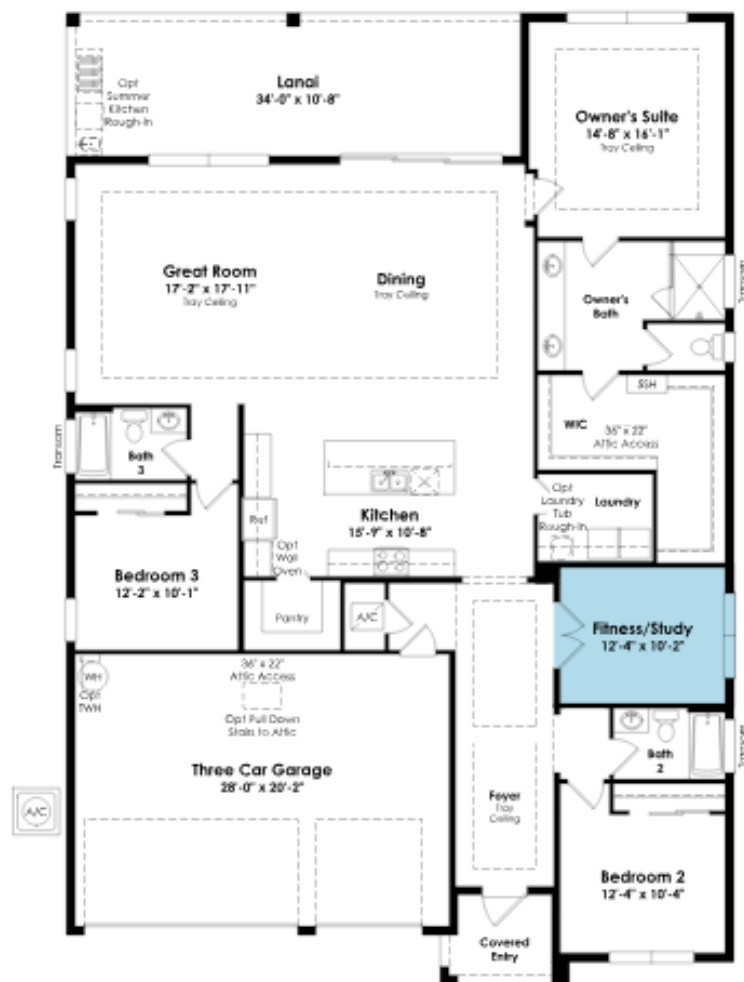

# KOLTER HOMES®

Street Address: 2341 SE Canopy Cove Lane

A/C Sq. Ft.: 2,490

Bedrooms: 3

Bathrooms: 3

Move-In Date: October 2023

ELEVATION: A

HOMESITE: 96

Mosaic: 2341 SE Canopy Cove Lane Port St. Lucie

© 2022. Prices, homesites, amenities, home designs, square footage and other information subject to errors, changes, omissions, deletions, availability, prior sales and withdrawal at any time without notice. Square footage numbers are approximate and may vary depending on the standard measurement used. Photos and/or drawings of homes may show upgraded landscaping and may not represent the lowest priced homes in the community. All renderings and floorplans in these materials are an artist's conceptual drawings and will vary from the actual plans and homes as built. CGC1509406

## SHOWCASE HOME FLOORPLAN