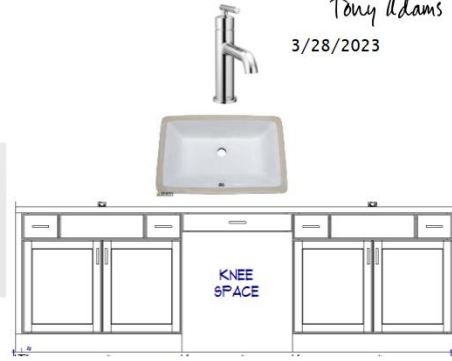

KNEE SPACE

Tony Adams
3/28/2023