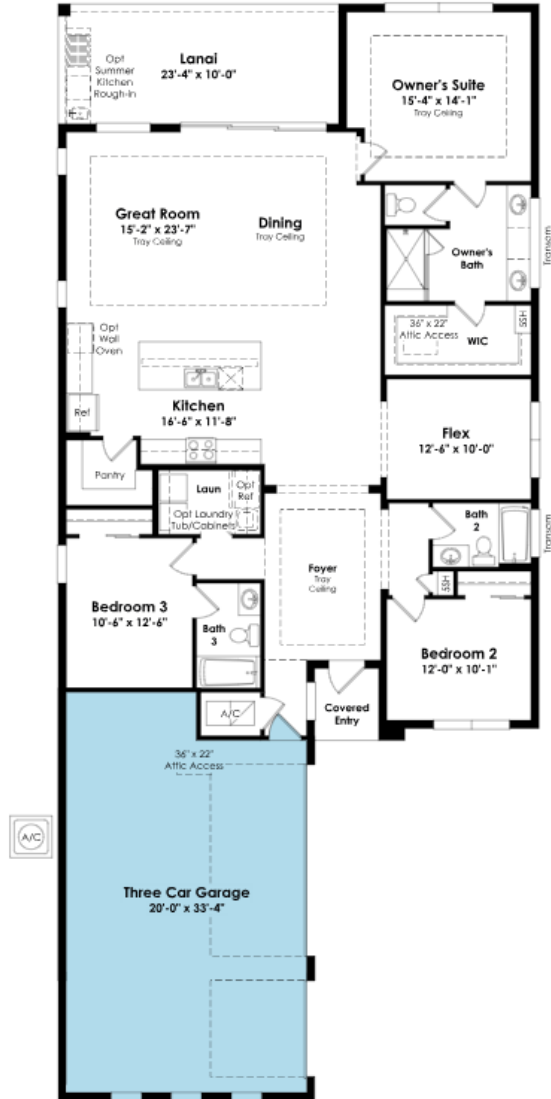

# SHOWCASE HOME | Lila

**Street Address:** 6810 SE Haven Lane

**A/C Sq. Ft.:** 2,129

**Price:** See listing

**Bedrooms:** 3 + Flex

**Bathrooms:** 3

**Move-In Date:** See listing

# SHOWCASE HOME FLOORPLAN

## LILA

Entertainers laud the Lila for its large, centrally located Kitchen. The wide island overlooks the Great Room and Dining area with open views out to the Lanai with windows across the back of the home. The Kitchen also gives the chef in your family lots of space to work with and house their tools of the trade with ample countertop area, cabinetry and a walk-in pantry.

The second and third Bedrooms and Baths are located at the front of the home to provide privacy from the Owner’s Suite which is comfortably tucked off the Great Room in the rear. This Lila home boasts the 3<sup>rd</sup> car garage, second tier cabinets, gold hardware, laundry tub with cabinets, and a beautiful chef kitchen with GE Café appliances and a hood over the natural gas 36” range.