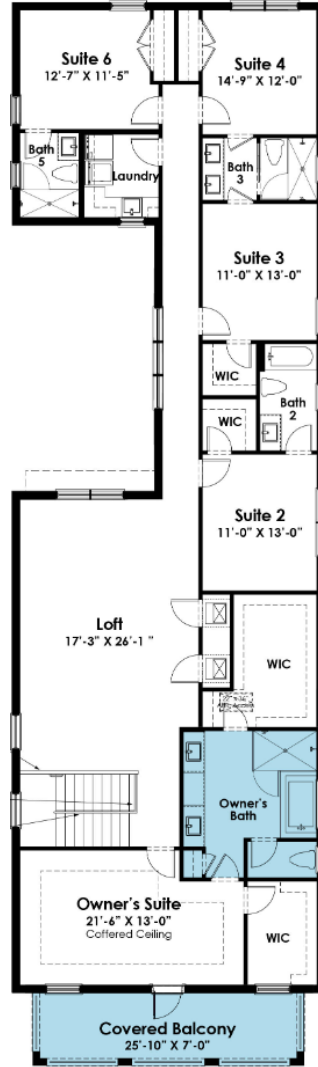

SHOWCASE HOME | MANCHESTER

— ALTON —
SHOWCASE
COLLECTION

Street Address: 1017 Faulkner Terrace Palm Beach Gardens, FL 33418

A/C Sq. Ft.: 3,959

Bedrooms: 5

Bathrooms: 4.5

Move-In Date: Jan 2024

ELEVATION: Spanish

HOMESITE 1.058

Alton | 1010 Faulkner Terrace, Palm Beach Gardens, FL 33418

©2022. Prices, homesites, amenities, home designs, square footage and other information subject to errors, changes, omissions, deletions, availability, prior sales and withdrawal at any time without notice. Square footage numbers are approximate and may vary depending on the standard measurement used. Photos and/or drawings of homes may show upgraded landscaping and may not represent the lowest priced homes in the community. All renderings and floorplans in these materials are an artist's conceptual drawings and will vary from the actual plans and homes as built. CGC1509406

KOLTERHOMES®

SHOWCASE HOME FLOORPLAN

Manchester

This beautifully appointed Manchester features 5 bedrooms, 4 ½ baths and has all the bells and whistles. Offering an expansive open concept with large kitchen island, enclosed den/office space, huge loft, balcony off the owners suite, summer kitchen, gas stub for future pool heater and a 3 car garage.

Alton | 1010 Faulkner Terrace, Palm Beach Gardens, FL 33418

SHOWCASE HOME FEATURE HIGHLIGHTS

KITCHEN DETAILS

- FULL HEIGHT BACKSPLASH
- CABINET CROWN MOULDING
- ISLAND FULL WRAP DECO PANEL
- SECOND TEIR CABINETRY
- DOUBLE TRASH PULLOUT
- BUILT-IN MONOGRAM APPLIANCES