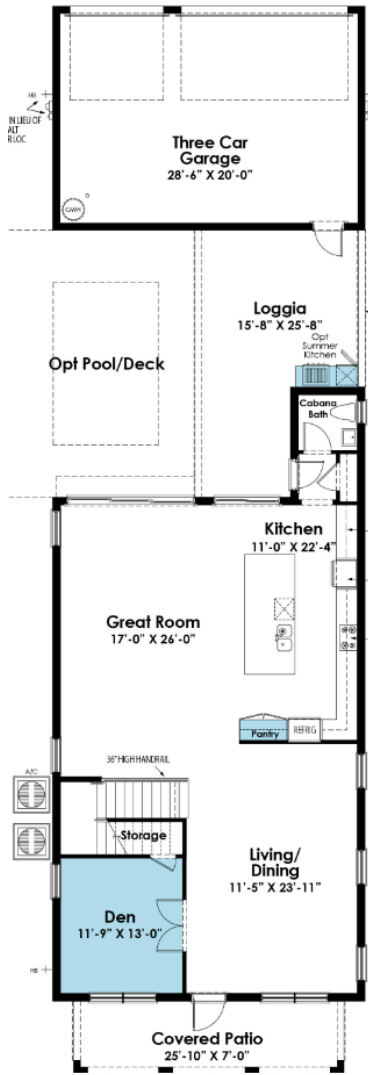

SHOWCASE HOME | MANCHESTER

— ALTON —
SHOWCASE
COLLECTION

Street Address: 1017 Faulkner Terrace Palm Beach Gardens, FL 33418

A/C Sq. Ft.: 3,959

Bedrooms: 5

Bathrooms: 4.5

Move-In Date: Jan 2024

ELEVATION: Spanish

HOMESITE 1.058

Alton | 1010 Faulkner Terrace, Palm Beach Gardens, FL 33418

©2022. Prices, homesites, amenities, home designs, square footage and other information subject to errors, changes, omissions, deletions, availability, prior sales and withdrawal at any time without notice. Square footage numbers are approximate and may vary depending on the standard measurement used. Photos and/or drawings of homes may show upgraded landscaping and may not represent the lowest priced homes in the community. All renderings and floorplans in these materials are an artist's conceptual drawings and will vary from the actual plans and homes as built. CGC1509406

KOLTERHOMES®

SHOWCASE HOME FLOORPLAN

Manchester

This beautifully appointed Manchester features 5 bedrooms, 4 ½ baths and has all the bells and whistles. Offering an expansive open concept with large kitchen island, enclosed den/office space, huge loft, balcony off the owners suite, summer kitchen, gas stub for future pool heater and a 3 car garage.