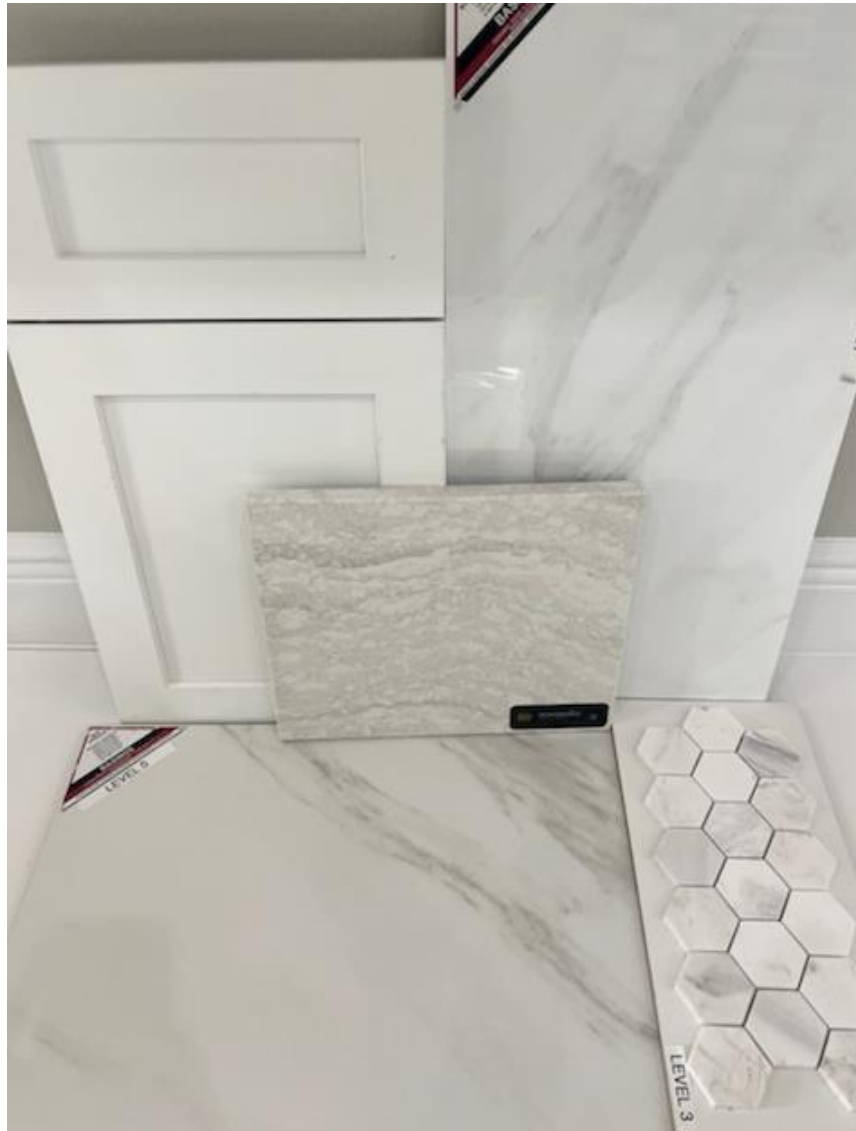

SHOWCASE HOME DESIGNER FEATURES | KITCHEN & MAIN FLOORING

**CABINET
SALEM NORDIC**

**COUNTERTOP & BACKSPLASH
CAMBRIA QUARTZ
INVERNESS FROST**

**HARDWARE
BP873128-CHBRZ**

**FAUCET
MOEN STO
BRUSHED GOLD**

**FLOOR
REVWOOD
SEASIDE RESERVE
BLEACHED LINEN**

SHOWCASE HOME DESIGNER FEATURES | OWNER'S BATH

CABINET
SALEM WHITE CAP

COUNTERTOP
CAMBRIA QUARTZ
IRONSBRIDGE

HARDWARE
BP873128-CHBRZ

FAUCET
MOEN CIA
BRUSHED GOLD

SHOWER WALL
BASINOS BIANCO CARRARA
12X24 GLOSS