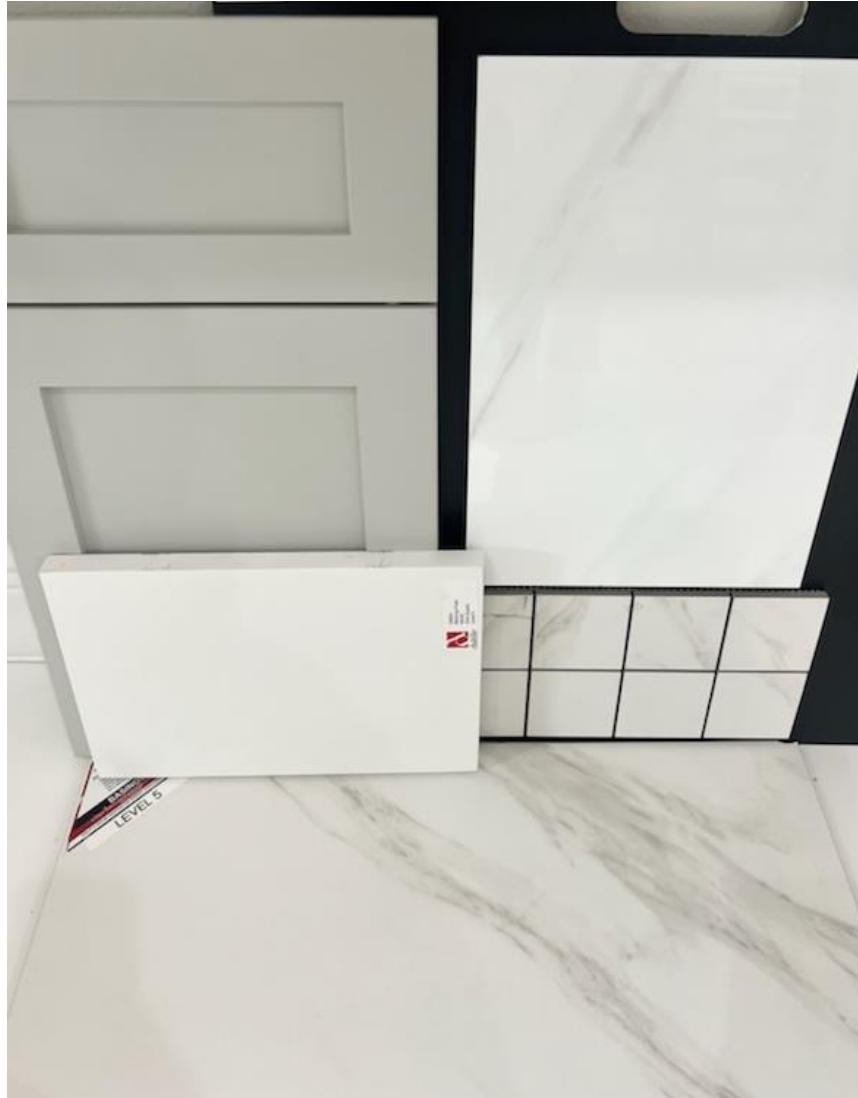

SHOWCASE HOME DESIGNER FEATURES | BATH 3

**CABINET
SALEM DRIZZLE**

**COUNTERTOP
DAL TILE QUARTZ
MORNING FROST**

**HARDWARE
BP873128-180**

**FAUCET
MOEN VOSS
SL CHROME**

**SHOWER WALL
BASINOS BIANCO CARRARA
10X14 GLOSS**

**SHOWER FLOOR
MATCHING 3X3
DIAGONAL**

**FLOOR TILE
BASINOS BIANCO CARRARA
12X24 MATTE**