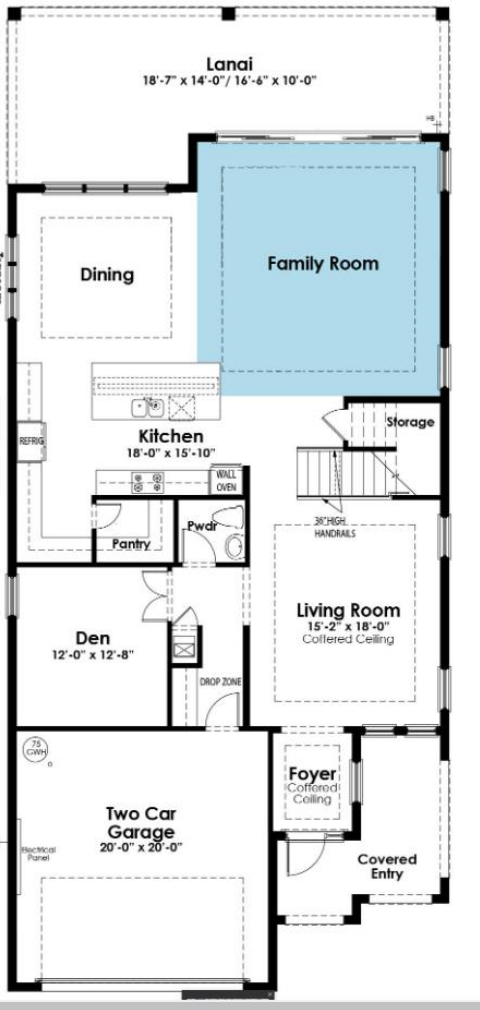

SHOWCASE HOME | HUDSON

Street Address: 13162 Artisan Circle Palm Beach Gardens, FL 33418

A/C Sq. Ft.: 3,600

Bedrooms: 4

Bathrooms: 3.5

Move-In Date: October/November

ELEVATION: C

HOMESITE: 5.325

KOLTERHOMES

SHOWCASE HOME FLOORPLAN

Upon entry into the home, a grand Living Room awaits with large windows and a Coffered Ceiling. The stairway to the second floor provides the perfect separation to the Family Room, Kitchen, and Dining areas. The rear of the home is accented with 4-panel sliders in the Family Room and a triple window in the Dining area allowing for bright natural light. The island-layout Kitchen allows for relaxed entertainment overlooking the Dining and Family Room that opens to the expansive Lanai. A Private Den located at the front of the home by the Garage and Drop Zone rounds off the first floor.

The second floor is centered around a spacious loft with the Owner's Suite located at the rear of the home; the Bedroom has triple windows and a coffered ceiling, creating a light and bright space. The Owner's Bath has split vanities and two large Walk-in Closets. A large Laundry Room adds to the conveniences noted throughout the home. Three additional Bedrooms complete the second-floor living area.