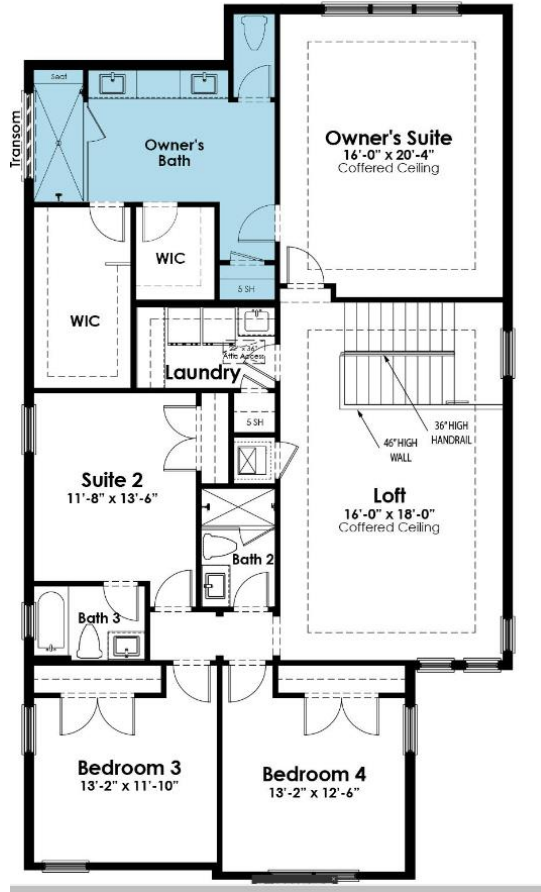

SHOWCASE HOME | HUDSON

Street Address: 13162 Artisan Circle Palm Beach Gardens, FL 33418

A/C Sq. Ft.: 3,600

Bedrooms: 4

Bathrooms: 3.5

Move-In Date: October/November

ELEVATION: C

HOMESITE: 5.325

KOLTERHOMES

SHOWCASE HOME FLOORPLAN

Upon entry into the home, a grand Living Room awaits with large windows and a Coffered Ceiling. The stairway to the second floor provides the perfect separation to the Family Room, Kitchen, and Dining areas. The rear of the home is accented with 4-panel sliders in the Family Room and a triple window in the Dining area allowing for bright natural light. The island-layout Kitchen allows for relaxed entertainment overlooking the Dining and Family Room that opens to the expansive Lanai. A Private Den located at the front of the home by the Garage and Drop Zone rounds off the first floor.

The second floor is centered around a spacious loft with the Owner's Suite located at the rear of the home; the Bedroom has triple windows and a coffered ceiling, creating a light and bright space. The Owner's Bath has split vanities and two large Walk-in Closets. A large Laundry Room adds to the conveniences noted throughout the home. Three additional Bedrooms complete the second-floor living area.