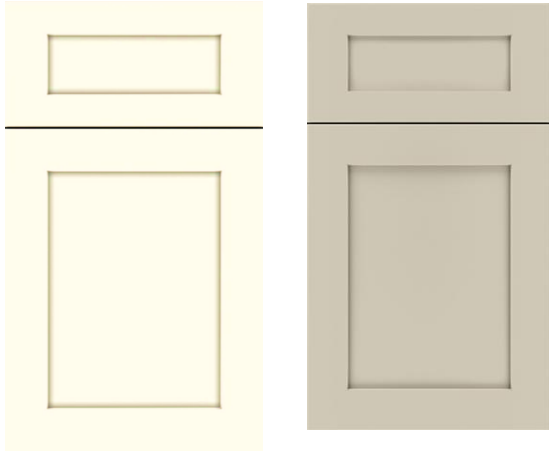

SHOWCASE HOME DESIGNER FEATURES | KITCHEN

**KITCHEN CABINETS –
KITCHENCRAFT KENNA
ALABASTER & ISLAND:
KENNA DAYBREAK**