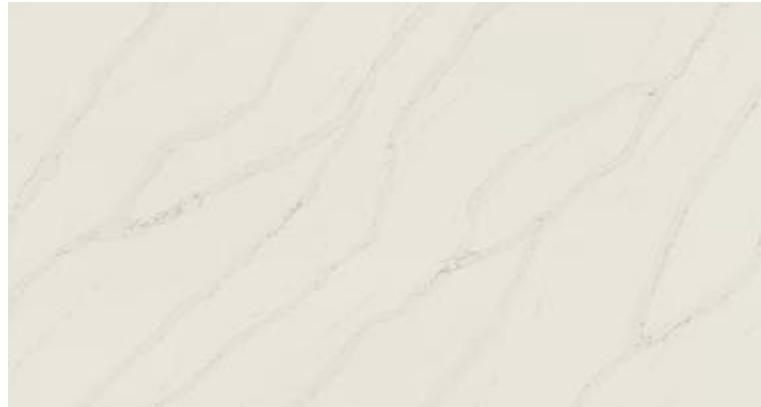

**SHOWER FLOOR – EMSER TILE
CULTURA PEBBEL WHITE**

**BATH FLOOR – EMSER TILE STERLINA
IVORY 12X24 MT**

SHOWCASE HOME DESIGNER FEATURES | POWDER BATH

**BATHROOM CABINETS – KITCHENCRAFT
SALEM PORTABELLO**

**COUNTERTOP – DAL PATRIOTIC
CALACATTA**