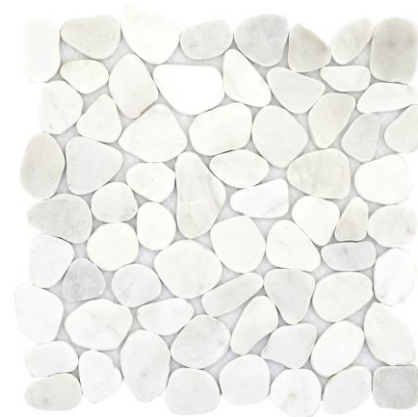

**COUNTERTOP – DAL CALACATTA
ALABASTER**

**SHOWER REAR WALL – EMSER TILE
RAKU WHITE GL 45 DEGREE
HERRINGBONE**

**BATHROOM FAUCET –
MOEN CIA 8" BRUSHED
GOLD**

**HANDHELD – MOEN ECO
PERFORMANCE SINGLE
FUNCTION BRUSHED GOLD**