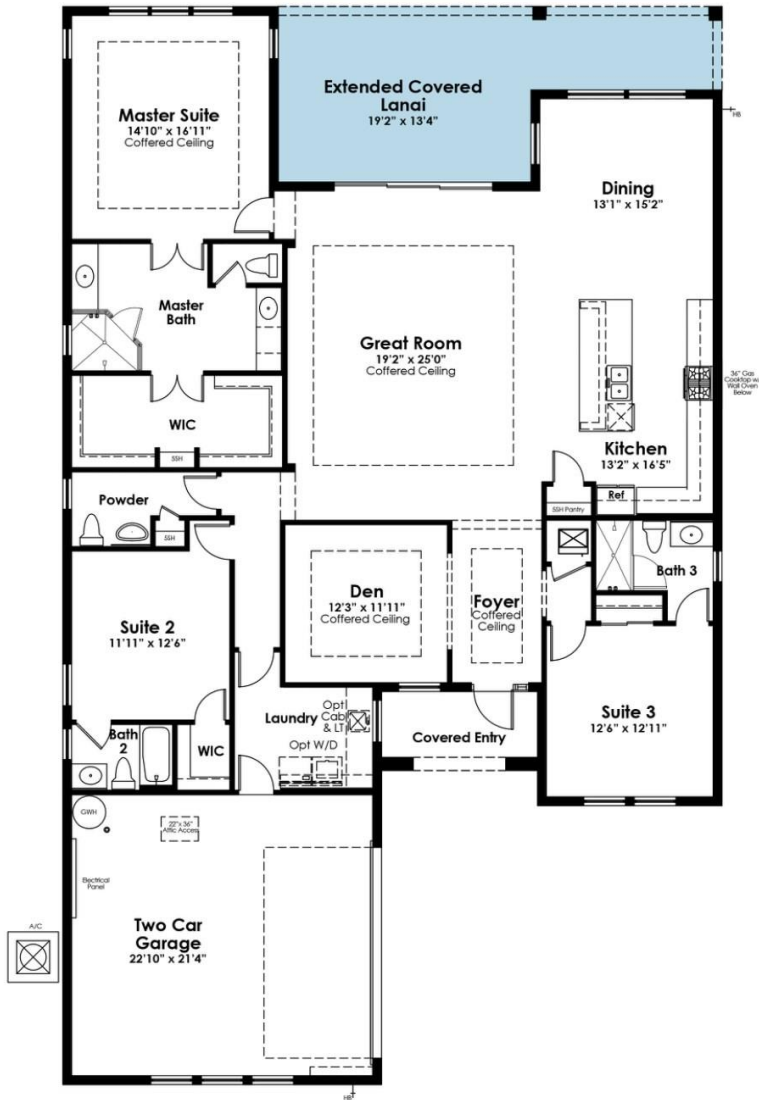

SHOWCASE HOME | MONET

KOLTER HOMES®

Street Address: 4644 Motif Ter Sarasota

A/C Sq. Ft.: 2,563

Bedrooms: 3

Bathrooms: 3.5

Move-In Date: Summer 2024

ELEVATION: A

HOMESITE: 333

SHOWCASE HOME FLOORPLAN

Monet

3 Bedroom + Den 3.5 Bath Open concept,
 Extended lanai, Gourmet Kitchen,
 Plumbing Gas and Electric for future
 summer kitchen.

SHOWCASE HOME FEATURE HIGHLIGHTS

DESIGNER FEATURES

- Frameless Shower enclosures in all showers
- Upgraded brushed nickel plumbing in all bathrooms
- Tile to-the-ceiling in all bathroom showers
- Laminate wood plank flooring throughout Main Living, Den and Master Suite
- Additional surface mounted LED lighting in Great Room, Den, and Lanai
- Washable flat interior paint color throughout
- Upgraded carpet in guest bedrooms
- Glass front door with sidelight

SHOWCASE HOME DESIGNER FEATURES | OWNER'S BATH

Vanity Cabinets

Quartz 3cm

Cabinet Pulls

12x24 Shower Wall Tile

Moen Widespread
Faucet Brushed Nickel

24x24 Main Floor Tile

Shower Floor Tile