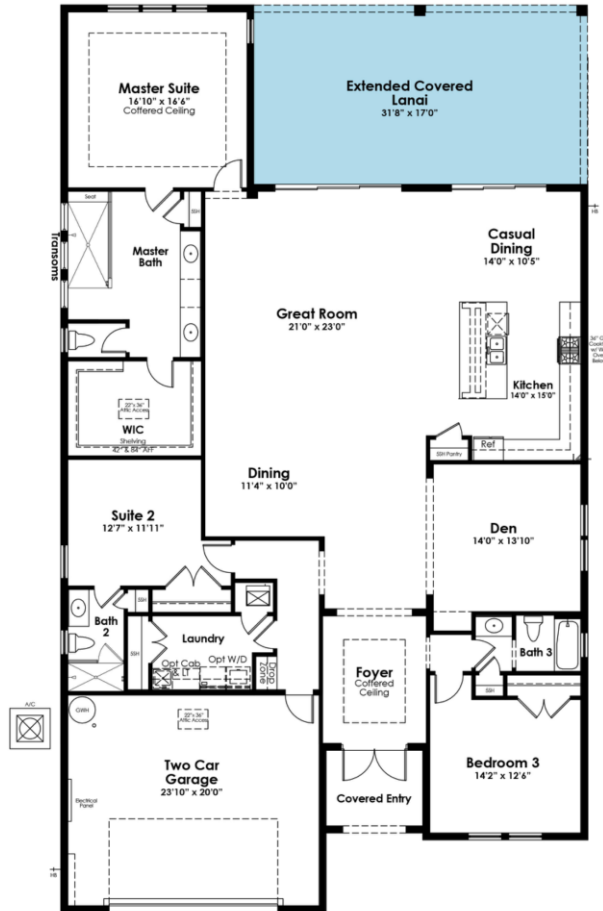

SHOWCASE HOME | Van Gogh

KOLTER HOMES®

Street Address: 4608 Motif Terrace

A/C Sq. Ft.: 3,000

Bedrooms: 3

Bathrooms: 3

Move-In Date: Summer of 2024

ELEVATION: A

KOLTERHOMES®

SHOWCASE HOME FLOORPLAN

VanGogh

3 Bedroom, Study/Library 3 Full Bathrooms, Open Family Room, Extended lanai, Gourmet kitchen, Plumbing, Gas and Electric for future summer kitchen

SHOWCASE HOME FEATURE HIGHLIGHTS