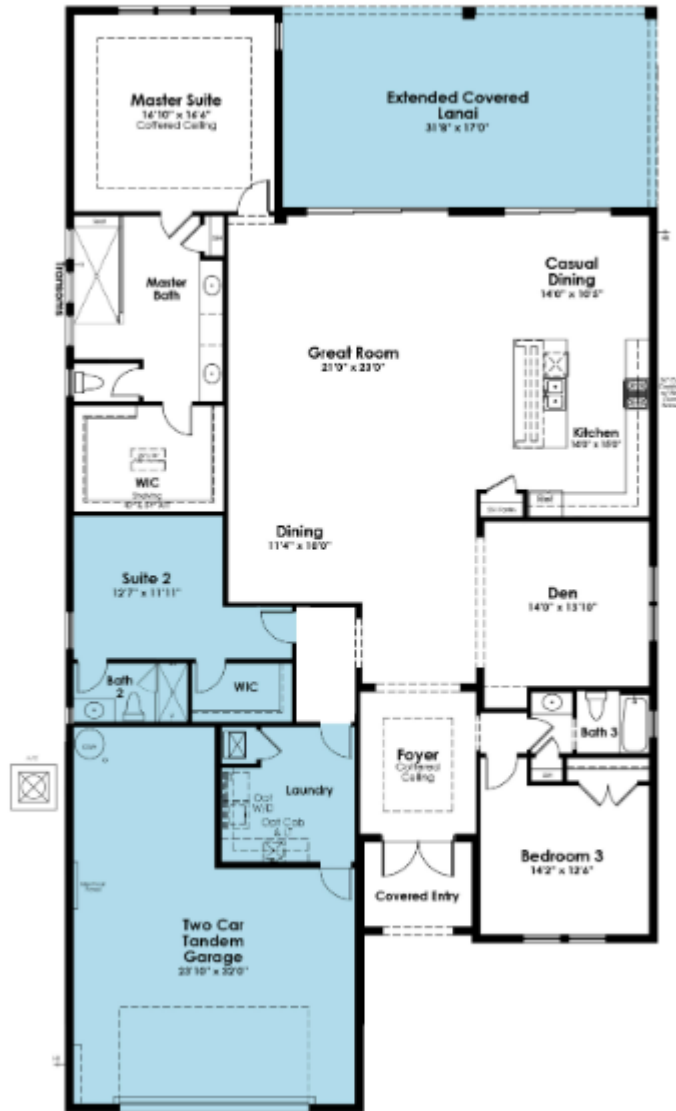

SHOWCASE HOME | Van Gogh

KOLTER HOMES®

Street Address: 4537 Mondrian Ct Sarasota, FL 34240

A/C Sq. Ft: 3,000

Bedrooms: 3

Bathrooms: 3

Move-In Date: Mid Summer 2024

ELEVATION: A

HOMESITE: 456

SHOWCASE HOME FLOORPLAN

VanGogh

3 Bedrooms, 3 Full Bathrooms, Open Concept Family Room/Kitchen, Spacious Den, 2 Car Tandem Garage and Large Covered Lanai

SHOWCASE HOME FEATURE HIGHLIGHTS

KITCHEN DETAILS

DESIGNER FEATURES

- Large format 32x32 porcelain high gloss tile throughout main areas
- Laminate wood plank flooring in Den and Master Suite
- Tile to-the-ceiling in all baths
- Upgraded bathroom plumbing throughout
- Frameless shower enclosure in all showers
- Upgraded decorative glass front door
- Upgraded designer door hardware throughout the home

CABINET

QUARTZ BACKSPLASH

QUARTZ COUNTERTOP

CABINET HARDWARE

32X32 MAIN FLOOR

The images shown are conceptual in nature and the perception of color, texture, and pattern may be different when viewed in person. Options subject to change without notice.