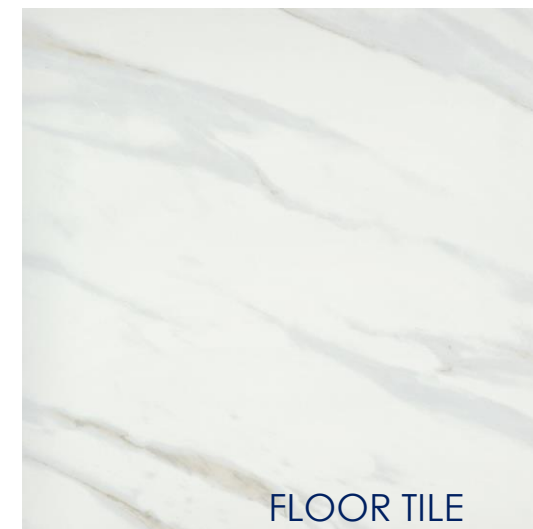

SHOWCASE HOME DESIGNER FEATURES | MASTER BATH

CABINET

CABINET HARDWARE

SHOWER WALL TILE

SHOWER FLOOR TILE

QUARTZ COUNTERTOP

FLOOR TILE

The images shown are conceptual in nature and the perception of color, texture, and pattern may be different when viewed in person. Options subject to change without notice.