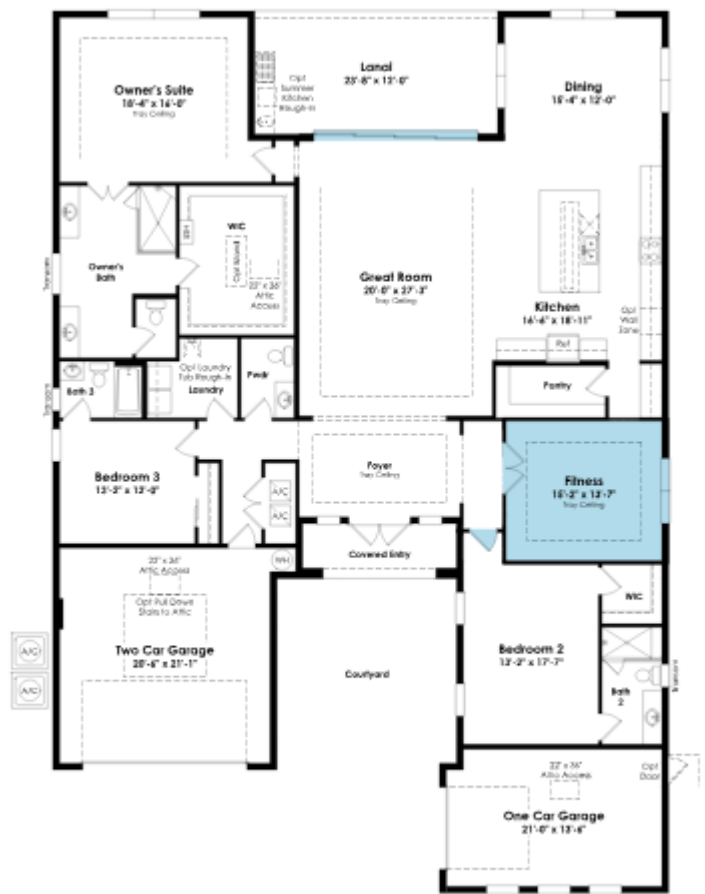

# SHOWCASE HOME | VALERIE

Street Address: 9209 SW Bethpage Way

A/C Sq. Ft.: 3,244

Bedrooms: 3

Bathrooms: 3.5

Move-In Date: December 2023

# KOLTER HOMES®

ELEVATION: B

HOMESITE: 52

Astor Creek Golf and Country Club | 9209 SW Bethpage Way

©2022. Prices, homesites, amenities, home designs, square footage and other information subject to errors, changes, omissions, deletions, availability, prior sales and withdrawal at any time without notice. Square footage numbers are approximate and may vary depending on the standard measurement used. Photos and/or drawings of homes may show upgraded landscaping and may not represent the lowest priced homes in the community. All renderings and floorplans in these materials are an artist's conceptual drawings and will vary from the actual plans and homes as built. CGC1509406

## SHOWCASE HOME FLOORPLAN

### THE VALERIE

3 Bedroom, Fitness Room, 3 Full and 1 Half Bath, Great Room, Covered Lanai and 3-Car Garage