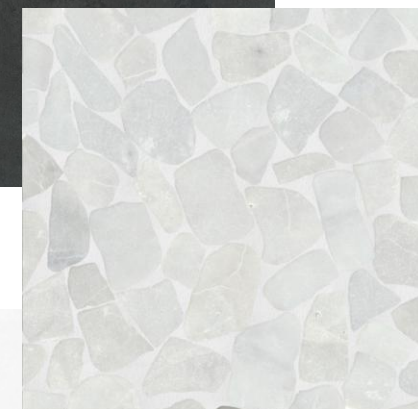

Pebble Shower Floor Tile