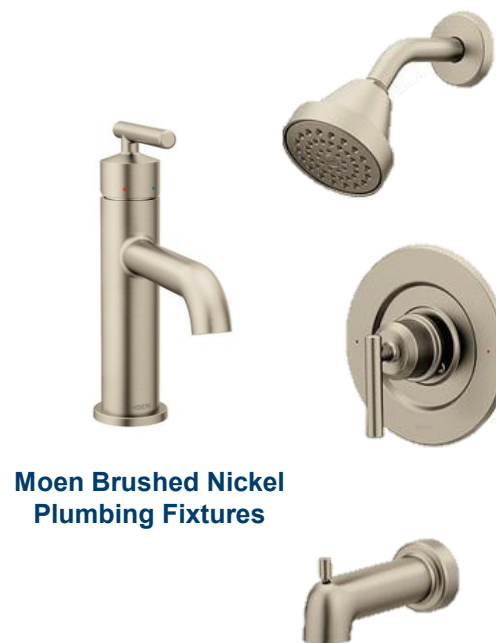

SHOWCASE HOME DESIGNER FEATURES | BATH 2

Vanity Cabinets

Vanity Lights

4x16 Tub Wall Tile

Quartz 3cm

Cabinet Pulls

Moen Brushed Nickel Plumbing Fixtures

32x32 Emser Polished Tile

SHOWCASE HOME DESIGNER FEATURES | BATH 3

Vanity Cabinets

Vanity Lights

4x16 Tub Wall Tile

Quartz 3cm

Moen Brushed Nickel Plumbing Fixtures

32x32 Emser Polished Tile

Cabinet Pulls