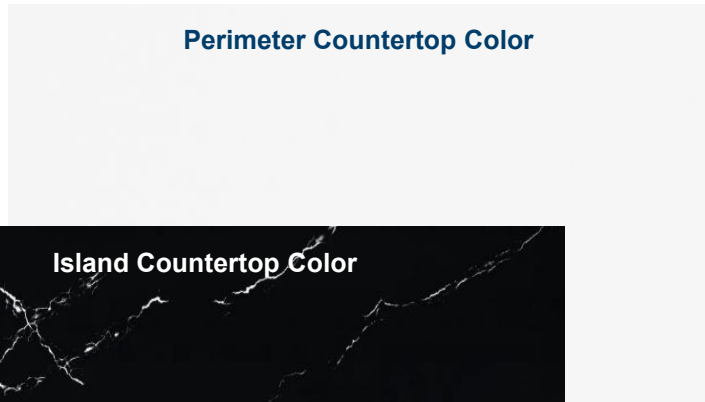

SHOWCASE HOME DESIGNER FEATURES | KITCHEN

Perimeter Cabinet Color

Island Cabinet Color

Modern Slab Style Cabinets

Cabinet Hardware

Emser Tile Backsplash

Perimeter Countertop Color

Island Countertop Color

Veined Quartz-3cm Countertop

Pendants

SNOWBOUND

Sherwin Williams

Interior Wall Color

MOEN Faucet

32x32 Emser Polished Tile

SHOWCASE HOME DESIGNER FEATURES | OWNER'S BATH