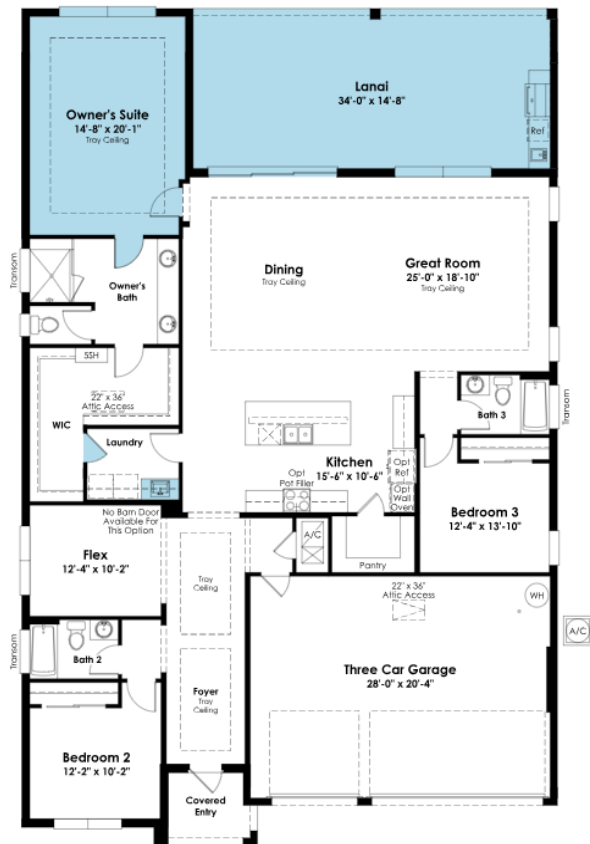

SHOWCASE HOME | Pearl

KOLTER HOMES®

Street Address: 442 Turin Way, Lady Lake, FL 32159

A/C Sq. Ft.: 2,554

Price:

Bedrooms: 3

Bathrooms: 3

Move-In Date: Available Now

ELEVATION: Spanish

HOMESITE: 0110

Exterior Color Package: B7 – Exterior Body: SW 7005 Pure White – Trim SW 7005 Pure White - Garage Door: SW 7019 Gauntlet Gray - Shutters: SW 7048 Urbane Bronze - Front Entry Door: SW 7048 Urbane Bronze - Roof Color: Weatherwood - Paver Color 4x8 Slate Herringbone

KOLTERHOMES®

SHOWCASE HOME FLOORPLAN

The Pearl

3 Bedrooms, Flex Room, 3 Full Bathrooms, Open Family Room, Extended Owner's Suite and Lanai, and a 3 Car Garage.

SHOWCASE HOME FEATURE HIGHLIGHTS

KITCHEN DETAILS

- Chef Kitchen Layout with 36" Monogram Cooktop
- Monogram Appliances throughout
- 36" Designer Chimney Hood
- Pot & Pan Drawers in Kitchen
- Full Extension Soft Close Drawers & Doors
- Luxury veined quartz countertop— 3cm
- Artisan backsplash tile with dimensional stone pattern
- Upgraded large cabinet crown molding
- 24" Deep Cabinet above the refrigerator with side panel
- Granite Composite Single Bowl Sink