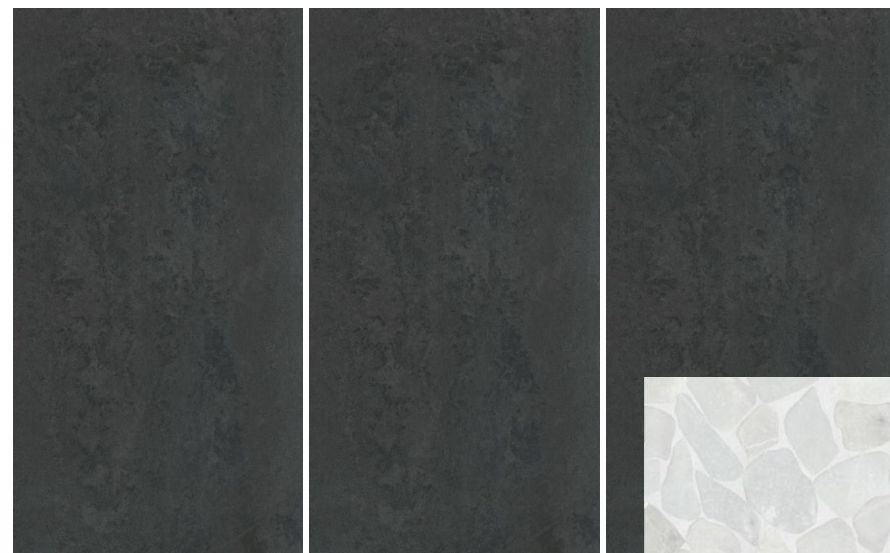

12x24 Shower Wall Tile