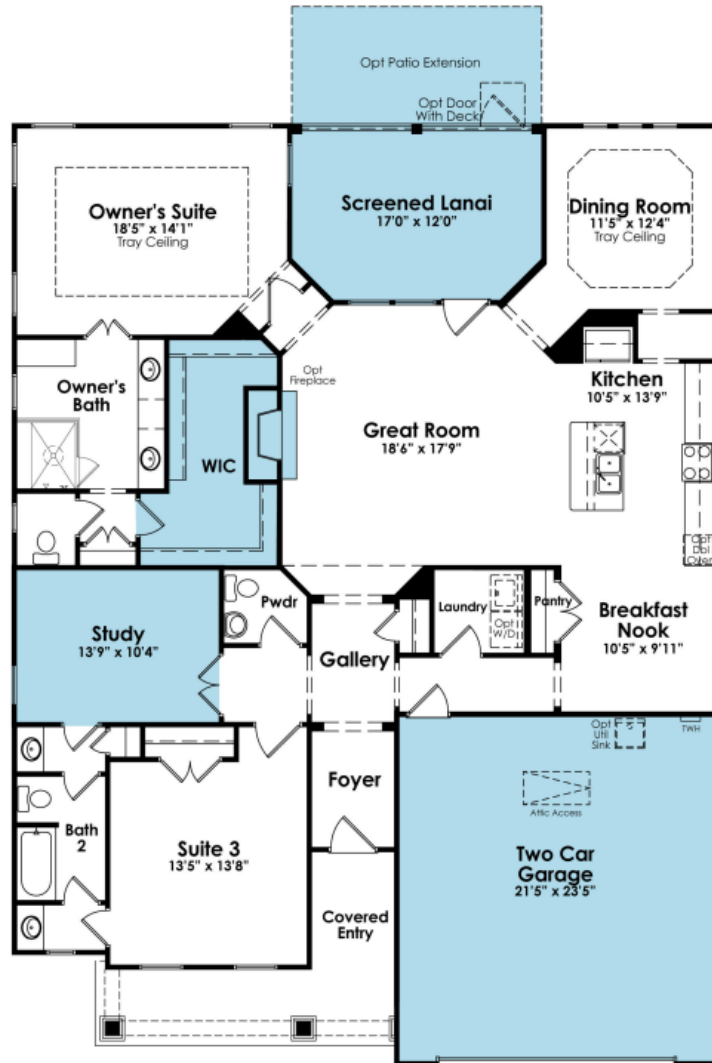

SHOWCASE HOME | HICKORY

CRESSWIND[®]
CHARLOTTE

Street Address: 8607 Profit Lane Charlotte, NC 28215

A/C Sq. Ft.: 2,136

Bedrooms: 2

Bathrooms: 2

Move-In Date: Feb 2024

ELEVATION: HICKORY/CH

HOMESITE: 7.575

SHOWCASE HOME FLOORPLAN

ASHFORD

2 Bedroom, 2 Full Bathrooms, Great Room w/Fireplace, Gas Fireplace, Sunroom, Patio Extension, 4ft Garage Extension

SHOWCASE HOME FEATURE HIGHLIGHTS

KITCHEN DETAILS

- Separate Gas Cooktop/Wall Oven/Microwave
- Waste Basket Roll-Out
- 42" Kitchen Cabinets: Galvyn White (level 3)
- Designer Hardware
- ANDINO WHITE Granite (level 3) Countertops
- Kitchen Arctic White Tile Backsplash
- Pride Plus Luxury Vinyl Plank Floor

DESIGNER FEATURES

- Pride Plus Luxury Vinyl Plank Flooring – main living areas
- OWNERS BATH – Cabinets (level 3) Galvyn Cloud
- Gas Fireplace with PALOMA WHITE TRAVERTINE & CATALINA Mantle
- GRAND TURK- MAGNOLIA BLOOM (level 3) Carpet Owner's Suite & Bed 2
- Two Car Garage with 4' Extension and 20-Amp Dedicated Circuit.
- 8 ' Covered Screened Lanai with AirPro Ceiling Fan and Light Kit
- Upgraded DURATION Interior Paint SW7631 CITY LOFT (main level)