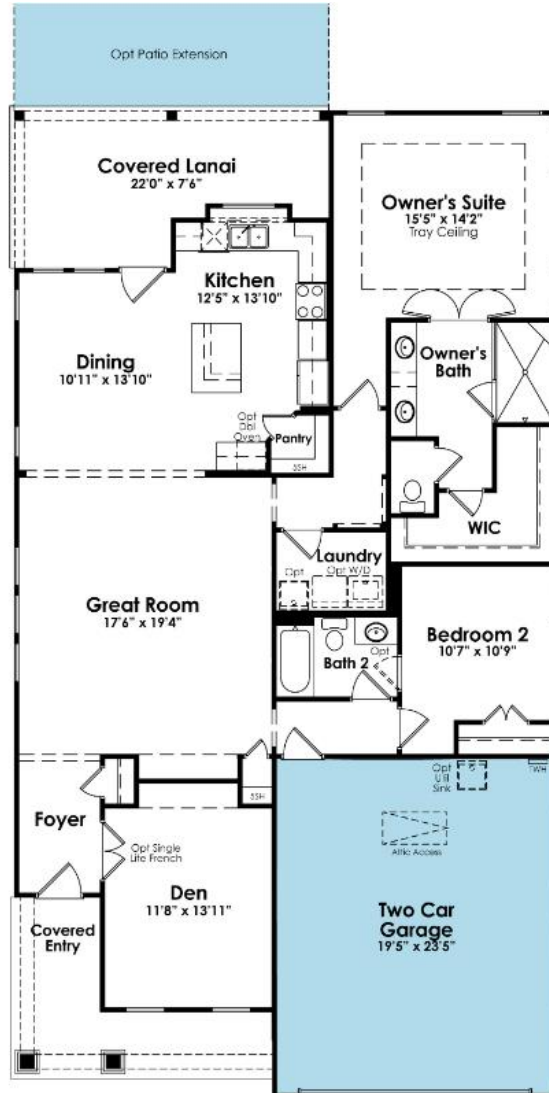

SHOWCASE HOME | Dogwood

Street Address: 9838 Jubilee Court Charlotte, NC 28215

A/C Sq. Ft.: 1788

Bedrooms: 2

Bathrooms: 2

Move-In Date: April 2024

ELEVATION: Dogwood/CH

HOMESITE: 7.693

KOLTERHOMES®

SHOWCASE HOME FLOORPLAN

Dogwood

2 Bedroom, Study with Glass French Doors, 2 Full Bathrooms, 4ft Garage Extension, 8' Covered Lanai Extension

SHOWCASE HOME FEATURE HIGHLIGHTS

KITCHEN DETAILS

- 42” Kitchen Cabinets Brelin White
- GE Gas Range
- Coral Clay Silestone Quartz Countertops
- Designer Hardware
- Kitchen Backsplash (level 5)
- Under Cabinet Lighting
- Pride Plus Riverside Luxury Vinyl Plank Floor

DESIGNER FEATURES

- Pride Plus Luxury Vinyl Plank Flooring – main living areas
- OWNERS BATH – Cabinets (level 2) Landen Burlap
- Wildwood Valley- Biscuit (level 3) Carpet Owner’s Suite & Bed 2
- Two Car Garage with 4’ Extension and 20-Amp Dedicated Circuit.
- 8 ‘ Covered Lanai Extension
- Upgraded DURATION Interior Paint Agreeable Gray

BROOK II CREAM
12 X 24
GROUT: SNOW
WHITE

*Eva 8" Widespread Lavatory Faucet in
Chrome
† Model T5420/9000*

VANITY FAUCET

SHOWER WALL TILE

Cream

*Eva Posi-Temp Shower Valve with
Lever Handle in Chrome
† Model T2132 / 62320*