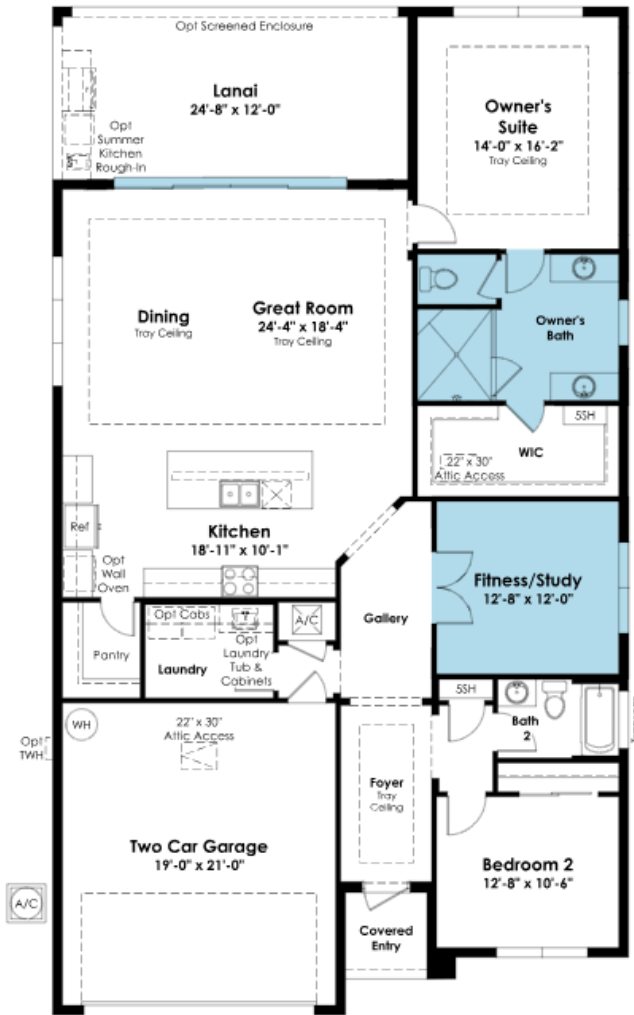

# SHOWCASE HOME | JADE

Street Address: 1222 Cresswind Boulevard

A/C Sq. Ft.: 1,968

Bedrooms: 2

Bathrooms: 2

Move-In Date: May

ELEVATION: C

HOMESITE: 1.071

# SHOWCASE HOME FLOORPLAN

## Model Name

2 Bedroom, Study, 2 Full Bathrooms, Open Family Room, Deluxe Owner's Shower, 16' Sliding Glass Doors.

### KITCHEN DETAILS

- 30" Cooktop & wall oven configuration
- 30" Designer Chimney hood
- Upgraded large cabinet crown moulding
- 24" Deep Cabinet above the refrigerator with side panel
- Added pot and pan drawer storage
- Luxury veined quartz countertops