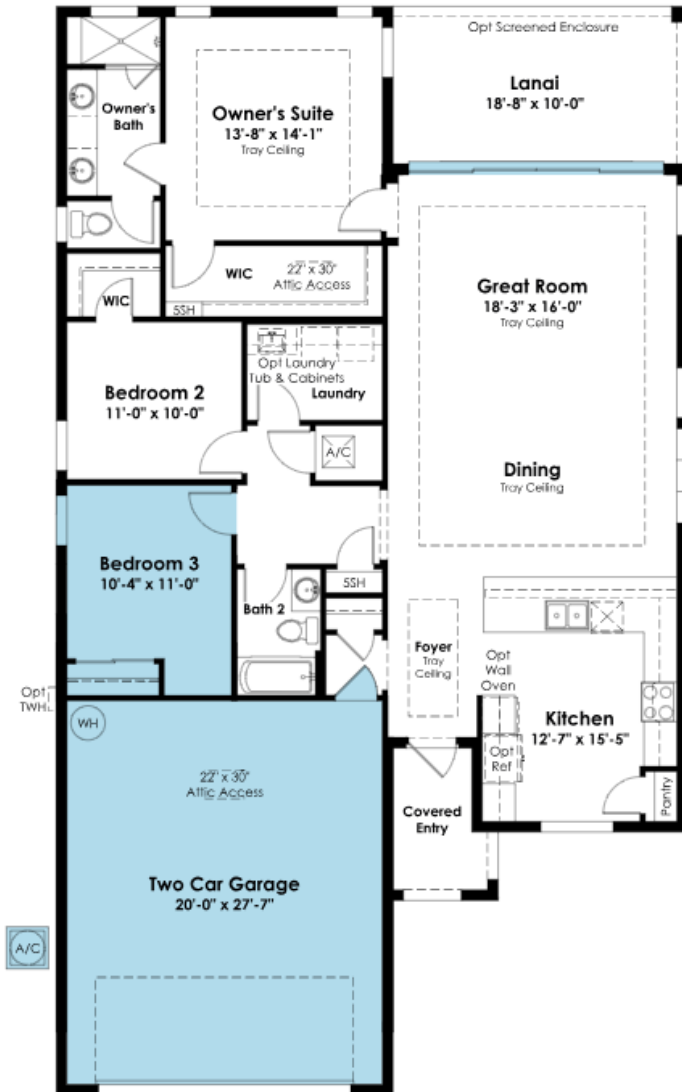

SHOWCASE HOME | EVA

Street Address: 1231 Cresswind Blvd

A/C Sq. Ft.: 1668

Bedrooms: 3

Bathrooms: 2

Move-In Date: May 2024

ELEVATION: B

HOMESITE: #1.012

KOLTERHOMES®

SHOWCASE HOME FLOORPLAN

Eva Model

3 Bedroom, 2 Full Bathrooms, Open Great Room, Extended 2-Car Garage

SHOWCASE HOME FEATURE HIGHLIGHTS

KITCHEN DETAILS

- 24" Deep cabinet above refrigerator with two panels
- Pot and pan drawer storage
- Designer Veined Quartz 3cm Countertops
- Upgraded cabinet crown moulding
- Single basin stainless steel sink
- Designer stainless steel faucet with soap dispenser
- Artisan tile backsplash

DESIGNER FEATURES

- Wood look tile flooring throughout the main areas
- Frameless shower enclosure in Owner's Bath
- Pebble tile shower floor in Owner's shower
- Designer plumbing in all bathrooms
- Tile to-the-ceiling in both bathrooms
- Designer lighting fixtures
- Additional recessed can lighting in Great Room
- Privacy glass wrought iron front door

Tile Wood-look Flooring

4x16 Tub Wall Tile Glossy White