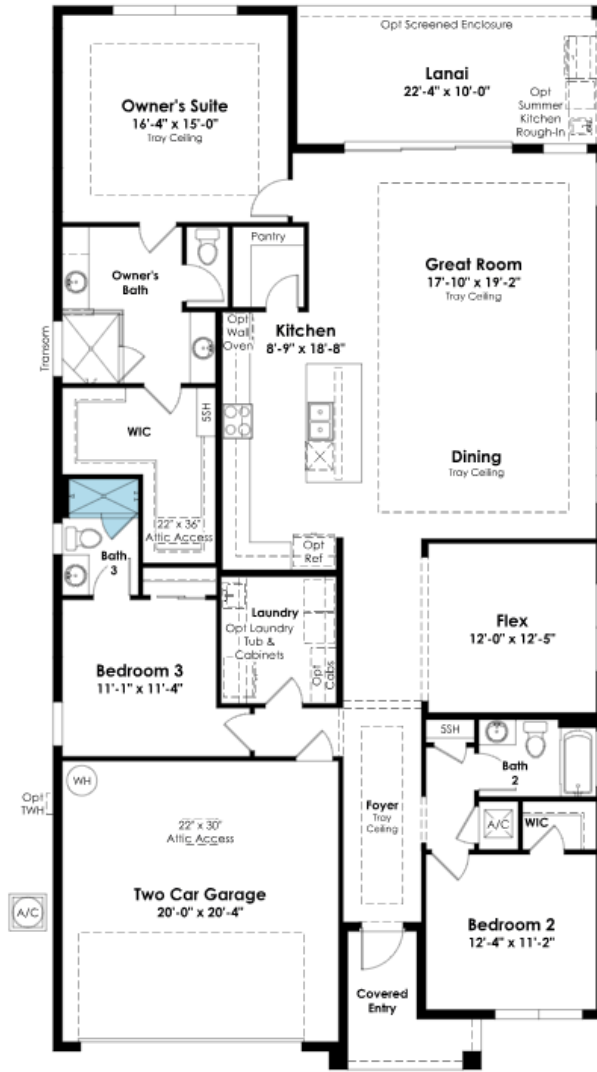

# SHOWCASE HOME | MORGAN

Street Address: 1239 Cresswind Blvd

A/C Sq. Ft.: 2289

Bedrooms: 3

Bathrooms: 3

Move-In Date: May 2024

**ELEVATION: Transitional**

**HOMESITE: #1.014**

## SHOWCASE HOME FLOORPLAN

Morgan

3 Bedroom, Flex Room, 3 Full Bathrooms, Great Room,  
2-Car Garage

### DESIGNER FEATURES

- 16' wide x 8' tall Sliding Glass doors
- 4' Owner Suite and Lanai Extension
- Frameless Shower enclosures in Owner's Bath and Bath 3
- Tile to-the-ceiling in all bathroom showers
- 24X24 Luxury porcelain tile in Main Living and Flex space
- Designer glass front door
- Washable flat interior paint color throughout

**Bath 3 Shower Floor**