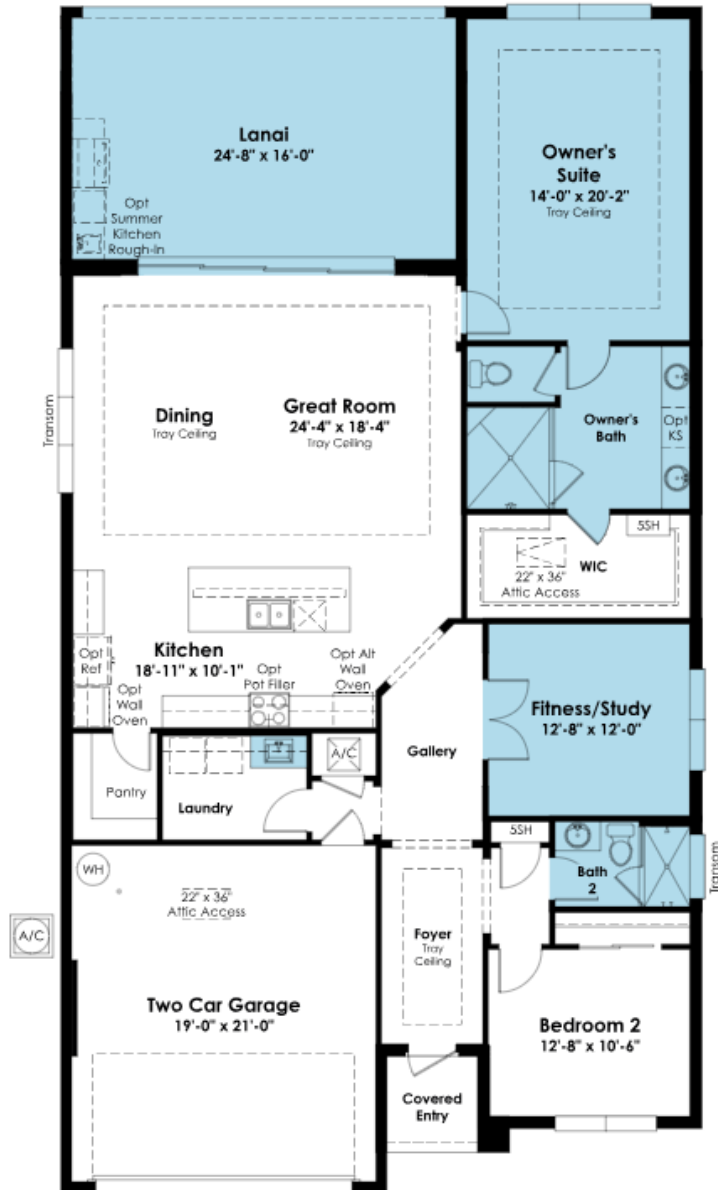

# SHOWCASE HOME | MODEL NAME

Street Address: 1293 Twin Farms Ct.

A/C Sq. Ft.: 2,029

Price:

Bedrooms: 2

Bathrooms: 2

Move-In Date:

**ELEVATION:**  
Transitional

**HOMESITE: 3.317**

**Exterior Color Package:** Exterior Body: Repose Gray - Trim: Pure White - Garage Door: Dovetail

©2022. Prices, homesites, amenities, home designs, square footage and other information subject to errors, changes, omissions, deletions, availability, prior sales and withdrawal at any time without notice. Square footage numbers are approximate and may vary depending on the standard measurement used. Photos and/or drawings of homes may show upgraded landscaping and may not represent the lowest priced homes in the community. All renderings and floorplans in these materials are an artist's conceptual drawings and will vary from the actual plans and homes as built. CGC1509406

## SHOWCASE HOME FLOORPLAN

Jade

2 Bedroom, 2 Full Bathrooms, Study, 2-car Garage, Great room, Extended covered Lanai