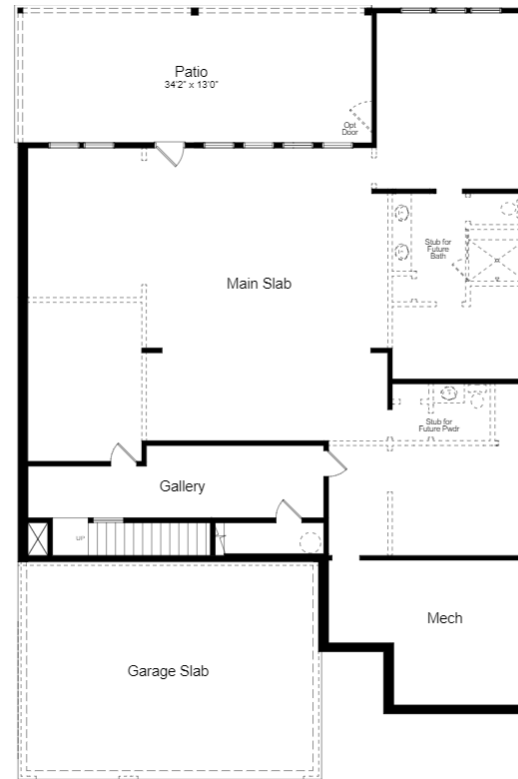

SHOWCASE HOME | PEAR

CRESSWIND®

Street Address: 399 SALTON WAY

A/C Sq. Ft.: 2,390

Bedrooms: 3

Bathrooms: 3

ELEVATION: BS

HOMESITE: 563

KOLTERHOMES®

SHOWCASE HOME FLOORPLAN

PEAR

3 Bedroom, 3 Bath, Den, Great Room, Fireplace
 Covered Deck, 3-Car Garage and
 Unfinished Basement

Cresswind Twin Lakes | 118 Hartwell Court, Hoschton, GA 30548

SHOWCASE HOME FEATURE HIGHLIGHTS

DESIGNER FEATURES

- 4 FT. Garage Extension
- Frameless Shower in Owner's Bath
- Laundry Room with Wall Cabinets and Laundry Sink
- Gourmet Kitchen
- Direct vent Linear Fireplace
- Unfinished Basement

Cresswind Twin Lakes| 118 Hartwell Court, Hoschton, GA 30548