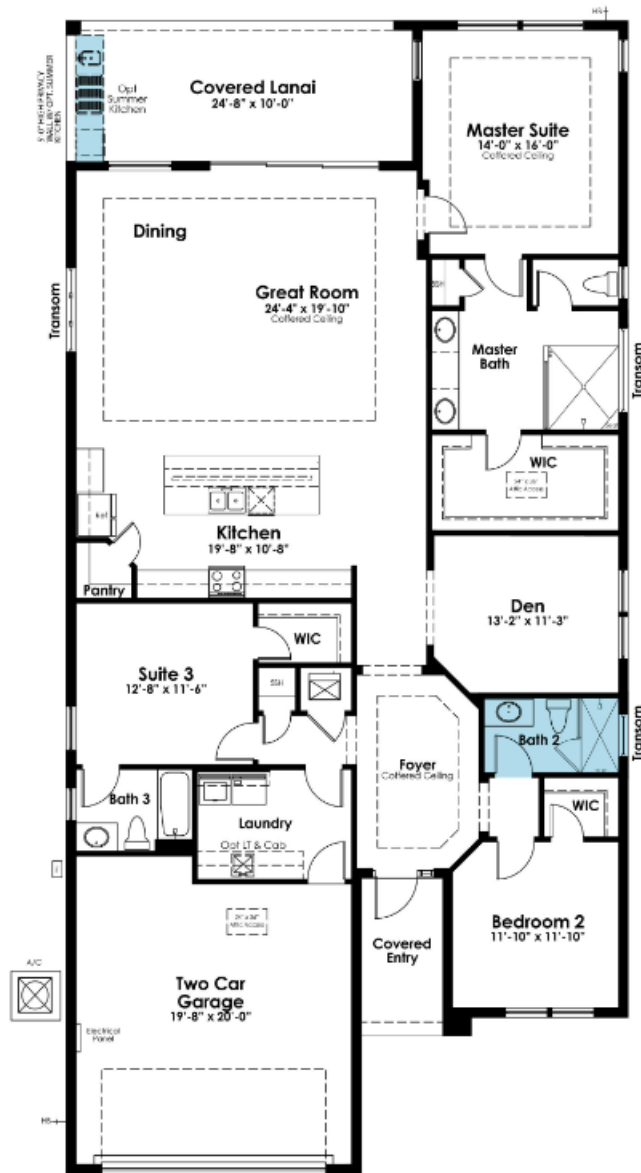

SHOWCASE HOME | FIESTA

Street Address: 5050 Fairhope Circle

A/C Sq. Ft.: 2,318

Bedrooms: 3

Bathrooms: 3

Move-In Date: March 2024

ELEVATION: A

HOMESITE: 325

KOLTERHOMES®

SHOWCASE HOME FLOORPLAN

Fiesta

3 Bedroom, 3 Full Bathrooms plus a Den. This home features a spacious Dining and Great Room, and an expansive island in the kitchen that overlooks the outdoor living.

SHOWCASE HOME FEATURE HIGHLIGHTS

KITCHEN DETAILS

- GE appliances
- Level 4 cabinets in Maple Paint White Cap
- 30" Stainless Steel Gas Cooktop
- Quartz Cambria countertops in Skara Brae
- Soft close drawers and doors
- 42" cabinets

SHOWCASE HOME DESIGNER FEATURES | OWNER'S BATH

Cabinet

Cabinet Hardware

Cambria Quartz Countertop

Plumbing Package

Bath Floor 24x24
Shower Wall 12x24

Shower Floor/ Accent Tile

SHOWCASE HOME DESIGNER FEATURES | BATH 2