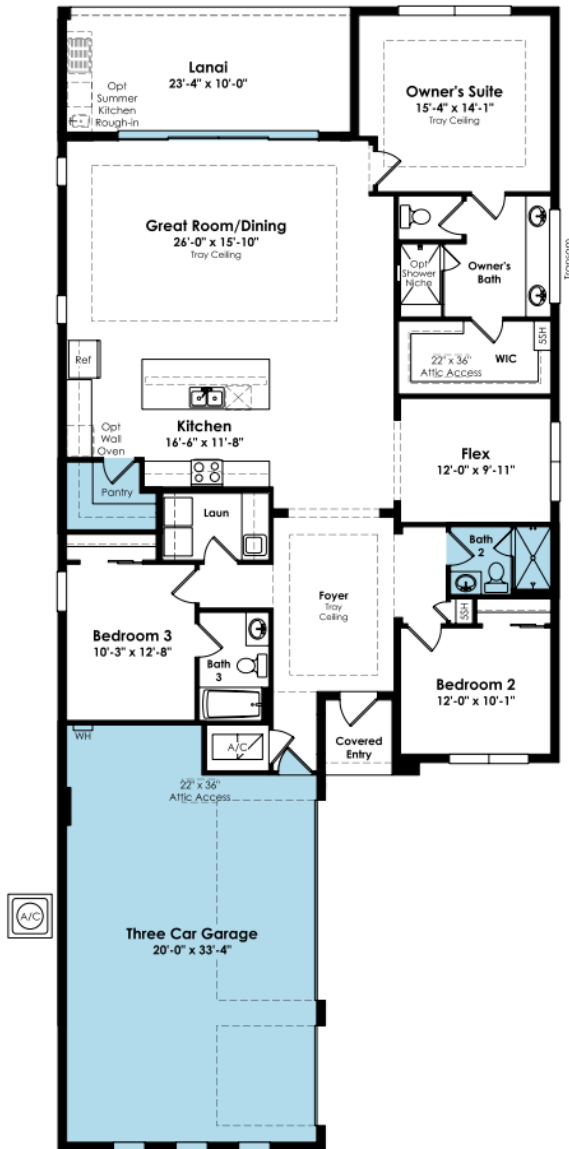

# SHOWCASE HOME | LILA

Street Address: 4931 Rivo Alto

A/C Sq. Ft.: 2129

Bedrooms: 3

Bathrooms: 3

# CRESSWIND®

PALM BEACH AT WESTLAKE

ELEVATION: A

HOMESITE: 4.602-LILA

## SHOWCASE HOME FLOORPLAN

Chef's Kitchen with built in wall oven and microwave, hood vent. Upgraded Kitchen Cabinets with Quartz Counterops, Built in Fancy Pantry. Second Tiered Cabinets. Fully equipped Laundry Room with Sink and Cabinets. 24 X 24 Tile in Main Living Area , all secondary bedrooms and flex space.

## SHOWCASE HOME DESIGNER FEATURES | KITCHEN

**KITCHEN CABINET**

**ISLAND CABINETS**

**HARDWARE**

**COUNTERTOP &  
BACKSPLASH QUARTZ**

**FAUCET**

**MAIN FLOORING**