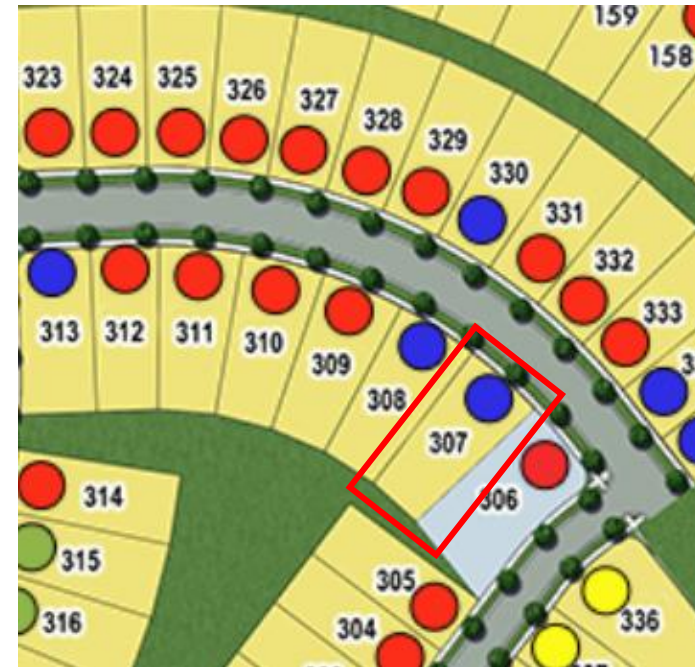

SHOWCASE HOME | EMILY

Street Address: 1028 Seven Sisters Ave

A/C Sq. Ft.: 2,015

Bedrooms: 2

Bathrooms: 2

Move-In Date: TBD

ELEVATION: BH

HOMESITE: 307

KOLTERHOMES

SHOWCASE HOME FLOORPLAN

EMILY

2 Bedroom, 2 Full Bath, Sunroom ILO Covered Lanai, 4' Extended Owner's Suite and Sunroom, Oversized Owner's Shower with Bench, Linear Fireplace with Tile, 2-Car Garage