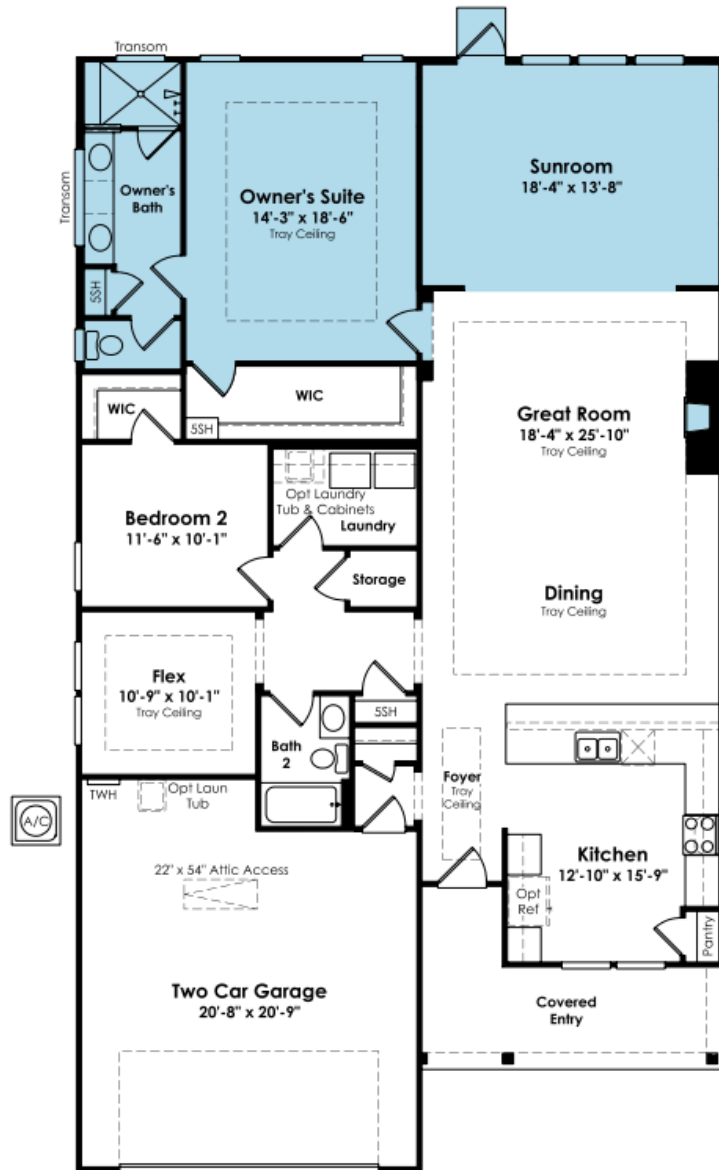

SHOWCASE HOME | EMILY

Street Address: 1028 Seven Sisters Ave

A/C Sq. Ft.: 2,015

Bedrooms: 2

Bathrooms: 2

Move-In Date: TBD

ELEVATION: BH

HOMESITE: 307

Exterior Color Package: *Pearl Gray Siding, Thunder Gray Front Door, Tuxedo Gray Shutters, Weathered Wood Roofing.*

©2022. Prices, homesites, amenities, home designs, square footage and other information subject to errors, changes, omissions, deletions, availability, prior sales and withdrawal at any time without notice. Square footage numbers are approximate and may vary depending on the standard measurement used. Photos and/or drawings of homes may show upgraded landscaping and may not represent the lowest priced homes in the community. All renderings and floorplans in these materials are an artist's conceptual drawings and will vary from the actual plans and homes as built. CGCI509406

KOLTERHOMES

SHOWCASE HOME FLOORPLAN

EMILY

2 Bedroom, 2 Full Bath, Sunroom ILO Covered Lanai, 4' Extended Owner's Suite and Sunroom, Oversized Owner's Shower with Bench, Linear Fireplace with Tile, 2-Car Garage

DESIGNER FEATURES

- Sunroom ILO Covered Lanai
- 4' Owner Suite and Sunroom Extension
- Linear Fireplace with Tile *Includes TV Prewire 6" AFF
- Owner's Suite Oversized Walk-In Shower with Bench
- Floor Outlet with Brass Trim
- Shaw EVP Flooring throughout home