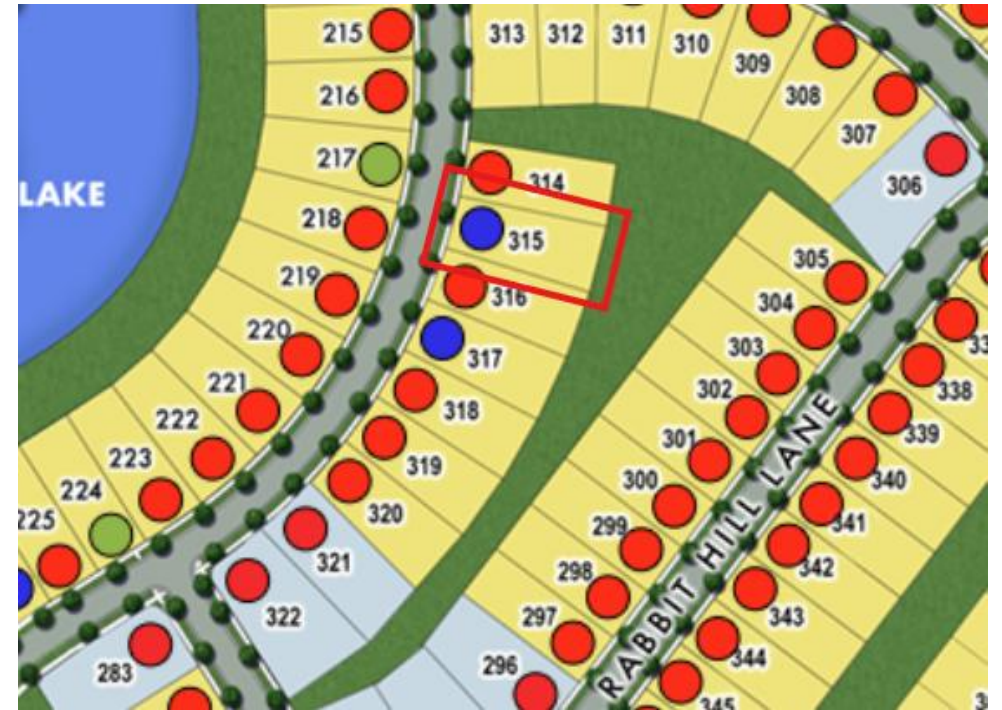

SHOWCASE HOME | JULIA

Street Address: 3023 Lake Como Drive

A/C Sq. Ft.: 1,958

Bedrooms: 2

Bathrooms: 2

Move-In Date: TBD

ELEVATION: C

HOMESITE: 315

KOLTERHOMES®

SHOWCASE HOME FLOORPLAN

JULIA

2 Bedroom, 2 Full Bath, Owners' Deluxe Shower with Shower Head & Rain Head, 5' Privacy Wall on Covered Lanai, 4' Garage Extension.

SHOWCASE HOME FEATURE HIGHLIGHTS