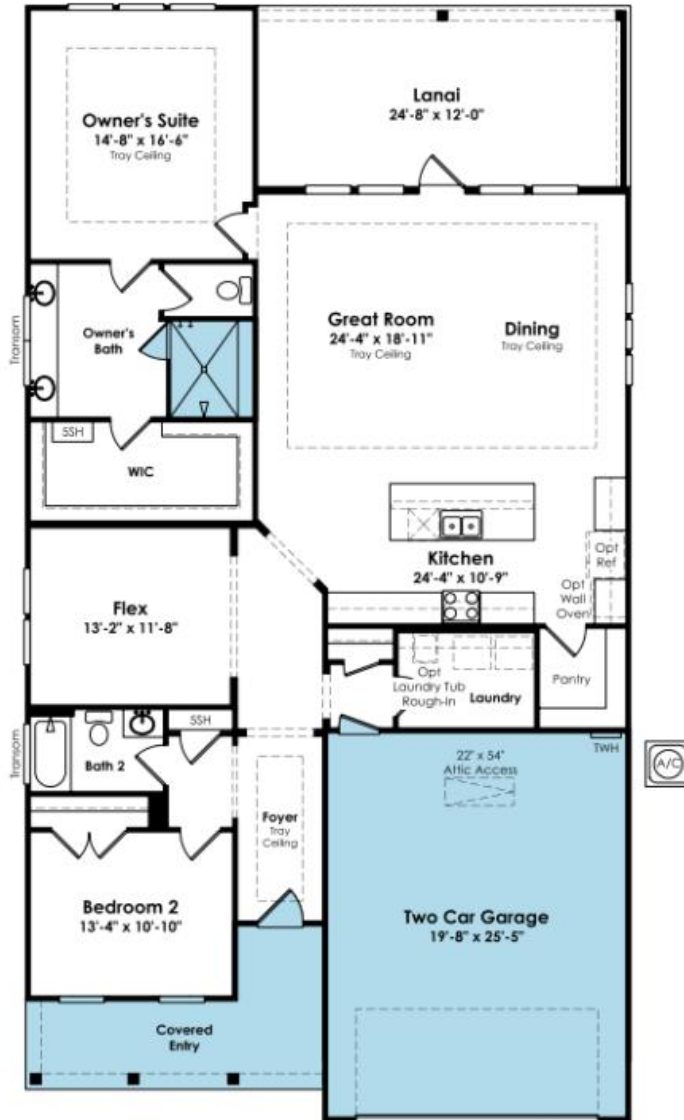

SHOWCASE HOME | JULIA

Street Address: 3023 Lake Como Drive

A/C Sq. Ft.: 1,958

Bedrooms: 2

Bathrooms: 2

Move-In Date: TBD

ELEVATION: C

HOMESITE: 315

Exterior Color Package 3: *Lost In Gray Siding, Thunder Gray Front Door, Weathered Wood Roofing.*

©2022. Prices, homesites, amenities, home designs, square footage and other information subject to errors, changes, omissions, deletions, availability, prior sales and withdrawal at any time without notice. Square footage numbers are approximate and may vary depending on the standard measurement used. Photos and/or drawings of homes may show upgraded landscaping and may not represent the lowest priced homes in the community. All renderings and floorplans in these materials are an artist's conceptual drawings and will vary from the actual plans and homes as built. CGC1509406

KOLTERHOMES®

SHOWCASE HOME FLOORPLAN

JULIA

2 Bedroom, 2 Full Bath, Owners' Deluxe Shower with Shower Head & Rain Head, 5' Privacy Wall on Covered Lanai, 4' Garage Extension.

SHOWCASE HOME FEATURE HIGHLIGHTS

DESIGNER FEATURES

- Owners' Deluxe Shower with Shower Head, Rain Head, & Oversized Bench
- Floor Outlet in Great Room
- Utility Tub-Rough In Only in Laundry Room
- 5' Privacy Wall on Covered Lanai
- 4' Garage Extension
- Shaw EVP Flooring throughout home with Tile in Owners' Bathroom and Carpet in Bedroom 2