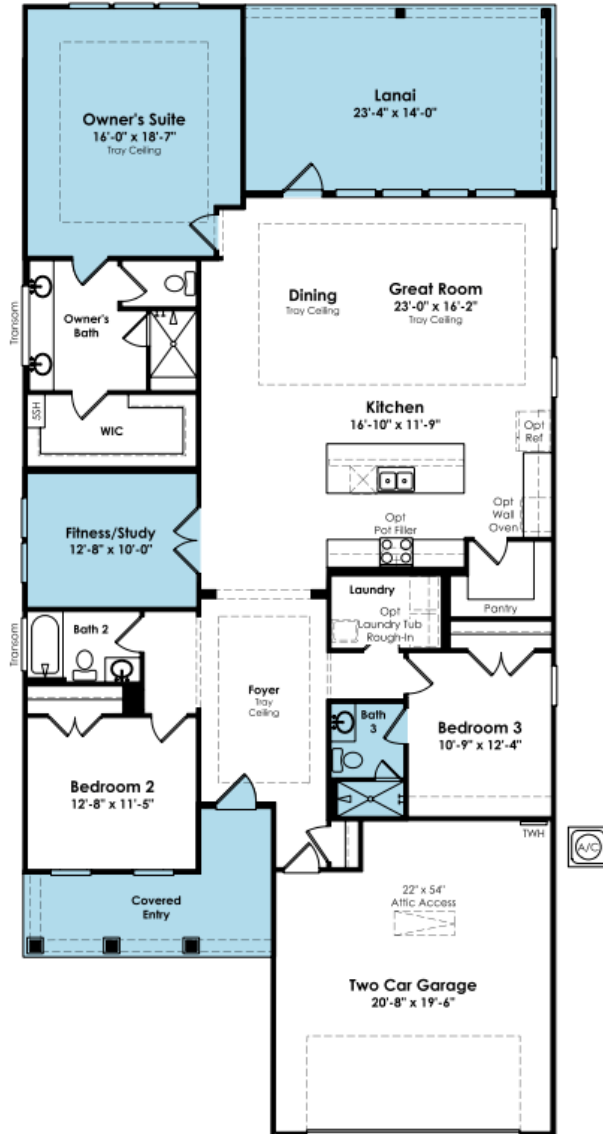

SHOWCASE HOME | LILA

Street Address: 3026 Brush Creek

A/C Sq. Ft.: 2,211

Bedrooms: 3

Bathrooms: 3

Move-In Date: TBD

Artist Rendering of Lila Model, Elevation BH- Craftsman (Exterior Color Varies)

ELEVATION: B

HOMESITE: 363

Exterior Color Package 2: *Cobble Stone Siding, Gale Force Front Door, Weathered Wood Roofing.*

©2022. Prices, homesites, amenities, home designs, square footage and other information subject to errors, changes, omissions, deletions, availability, prior sales and withdrawal at any time without notice. Square footage numbers are approximate and may vary depending on the standard measurement used. Photos and/or drawings of homes may show upgraded landscaping and may not represent the lowest priced homes in the community. All renderings and floorplans in these materials are an artist's conceptual drawings and will vary from the actual plans and homes as built. CGC1509406

KOLTERHOMES

SHOWCASE HOME FLOORPLAN

LILA

3 Bedroom, 3 Full Bath,
 4' Owner Suite & Lanai Extension, Study ILO Flex Space,
 5' Privacy Wall on Extended Covered Lanai,
 Shower ILO Tub in Bath 3, 2-Car Garage

DESIGNER FEATURES

- 4' Owner Suite & Lanai Extension
- Study ILO Flex Space
- Shower ILO Tub in Bath 3
- 5' Privacy Wall on Extended Covered Lanai
- Utility Tub- Rough In Only in Laundry Room
- Floor Outlet- Great Room
- Shaw EVP Flooring throughout Home with Tile in Owner's Bathroom & Bath 3