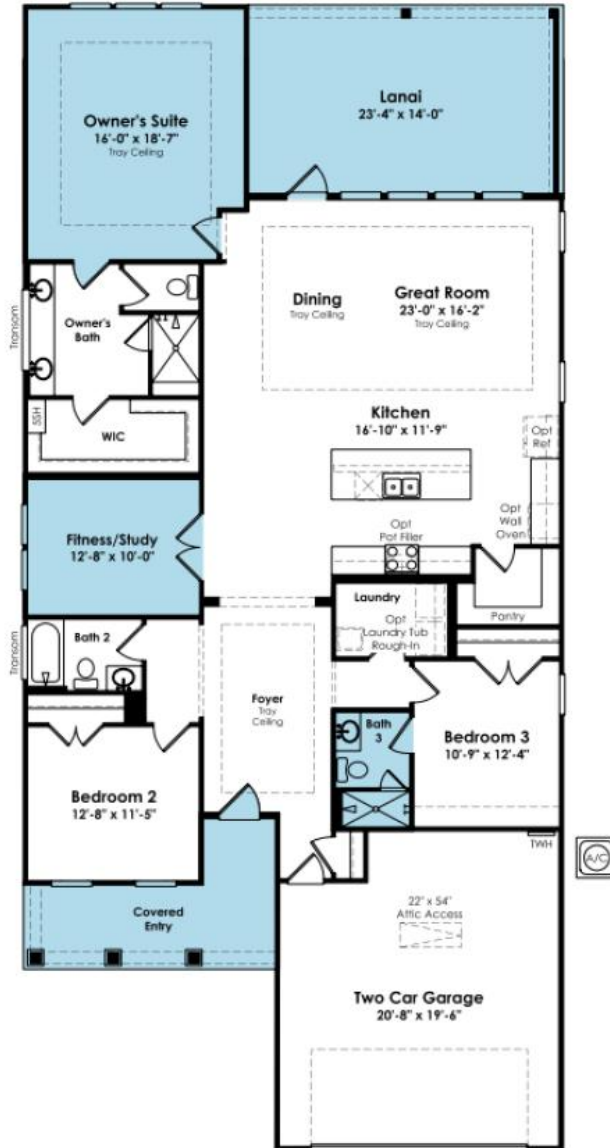

SHOWCASE HOME | LILA

Street Address: 3026 Brush Creek

A/C Sq. Ft.: 2,201

Bedrooms: 3

Bathrooms: 3

Move-In Date: TBD

ELEVATION: C

HOMESITE: 363

Exterior Color Package 2: *Cobble Stone Siding, Gale Force Front Door, Weathered Wood Roofing.*

©2022. Prices, homesites, amenities, home designs, square footage and other information subject to errors, changes, omissions, deletions, availability, prior sales and withdrawal at any time without notice. Square footage numbers are approximate and may vary depending on the standard measurement used. Photos and/or drawings of homes may show upgraded landscaping and may not represent the lowest priced homes in the community. All renderings and floorplans in these materials are an artist's conceptual drawings and will vary from the actual plans and homes as built. CGC1509406

KOLTER HOMES®

SHOWCASE HOME FLOORPLAN

LILA

3 Bedroom, 3 Full Bath, 4' Owner Suite & Lanai Extension,
 Study ILO Flex Space, Shower ILO Tub in Bath 3,
 5' Privacy Wall on Extended Covered Lanai,
 Utility Tub- Rough In Only in Laundry Room, 2-Car Garage

DESIGNER FEATURES

- 4' Owner Suite & Lanai Extension
- Study ILO Flex Space
- Shower ILO Tub in Bath 3
- 5' Privacy Wall on Extended Covered Lanai
- Utility Tub- Rough In Only in Laundry Room
- Floor Outlet- Great Room
- Shaw EVP Flooring throughout Home with Tile in Owner's Bathroom & Bath 3