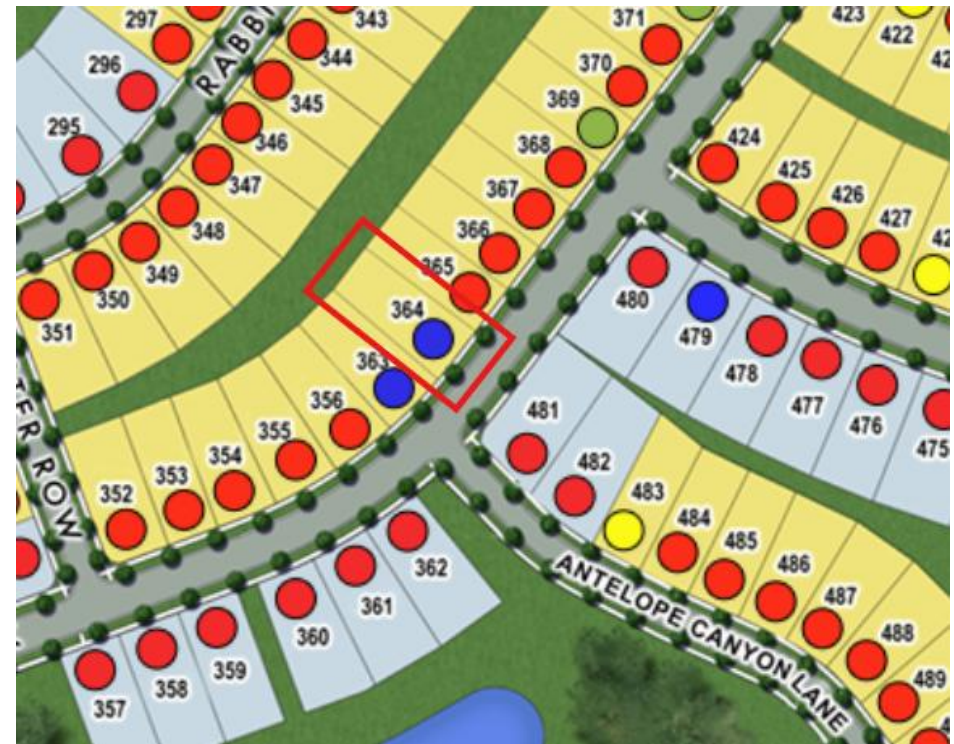

SHOWCASE HOME | MADISON

Street Address: 3022 Brush Creek

A/C Sq. Ft.: 2,352

Bedrooms: 3

Bathrooms: 3

Move-In Date: TBD

ELEVATION: B

HOMESITE: 364

Exterior Color Package 3: *Lost in Gray Siding, Thunder Gray Front Door, Weathered Wood Roofing.*

©2022. Prices, homesites, amenities, home designs, square footage and other information subject to errors, changes, omissions, deletions, availability, prior sales and withdrawal at any time without notice. Square footage numbers are approximate and may vary depending on the standard measurement used. Photos and/or drawings of homes may show upgraded landscaping and may not represent the lowest priced homes in the community. All renderings and floorplans in these materials are an artist's conceptual drawings and will vary from the actual plans and homes as built. CGC1509406

KOLTER HOMES

SHOWCASE HOME FLOORPLAN

MADISON

3 Bedroom, 3 Full Bath,
4' Owner Suite & Lanai Extension, Study ILO Flex Space,
Laundry Room Door Access to WIC, 2-Car Garage

SHOWCASE HOME FEATURE HIGHLIGHTS

KITCHEN DETAILS