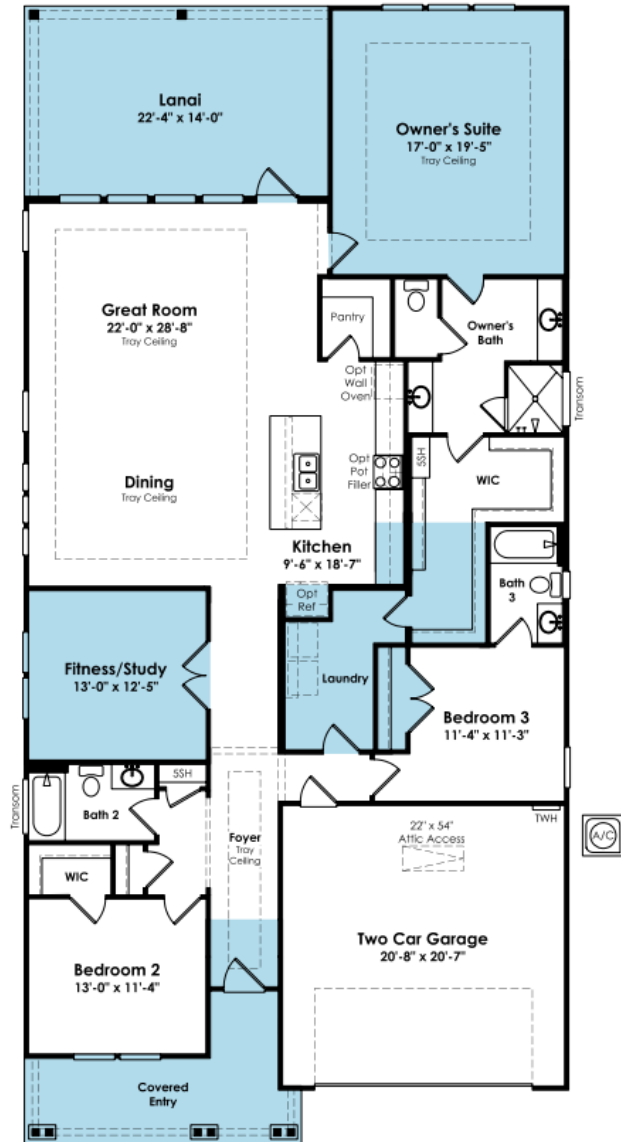

SHOWCASE HOME | MADISON

Street Address: 3022 Brush Creek

A/C Sq. Ft.: 2,352

Bedrooms: 3

Bathrooms: 3

Move-In Date: TBD

ELEVATION: B

HOMESITE: 364

Exterior Color Package 3: *Lost in Gray Siding, Thunder Gray Front Door, Weathered Wood Roofing.*

©2022. Prices, homesites, amenities, home designs, square footage and other information subject to errors, changes, omissions, deletions, availability, prior sales and withdrawal at any time without notice. Square footage numbers are approximate and may vary depending on the standard measurement used. Photos and/or drawings of homes may show upgraded landscaping and may not represent the lowest priced homes in the community. All renderings and floorplans in these materials are an artist's conceptual drawings and will vary from the actual plans and homes as built. CGC1509406

KOLTER HOMES

SHOWCASE HOME FLOORPLAN

MADISON

3 Bedroom, 3 Full Bath,
4' Owner Suite & Lanai Extension, Study ILO Flex Space,
Laundry Room Door Access to WIC, 2-Car Garage

SHOWCASE HOME FEATURE HIGHLIGHTS

KITCHEN DETAILS

DESIGNER FEATURES

- 4' Owner Suite & Lanai Extension
- Study ILO Flex Space
- Laundry Room Door Access to Walk-in Closet
- Utility Tub- Rough In Only in Laundry Room
- Floor Outlet- Great Room
- Shaw EVP Flooring throughout Home with tile in Owner's Bathroom