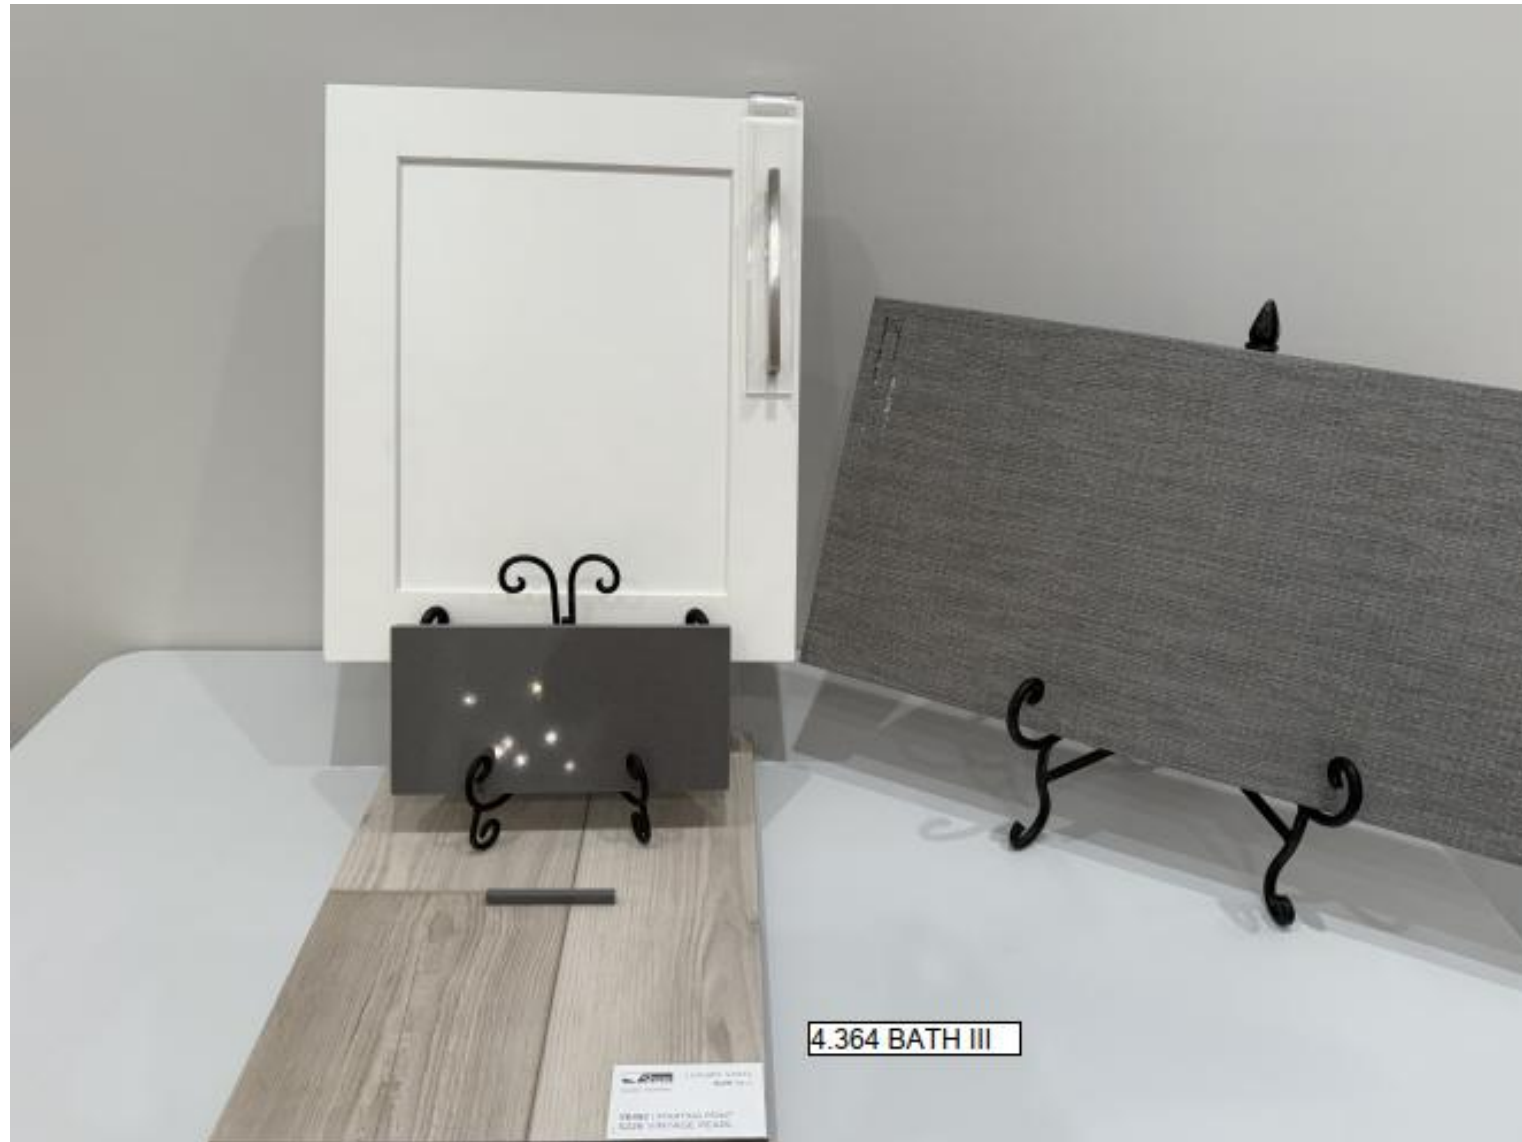

SHOWCASE HOME DESIGNER FEATURE | BATH III