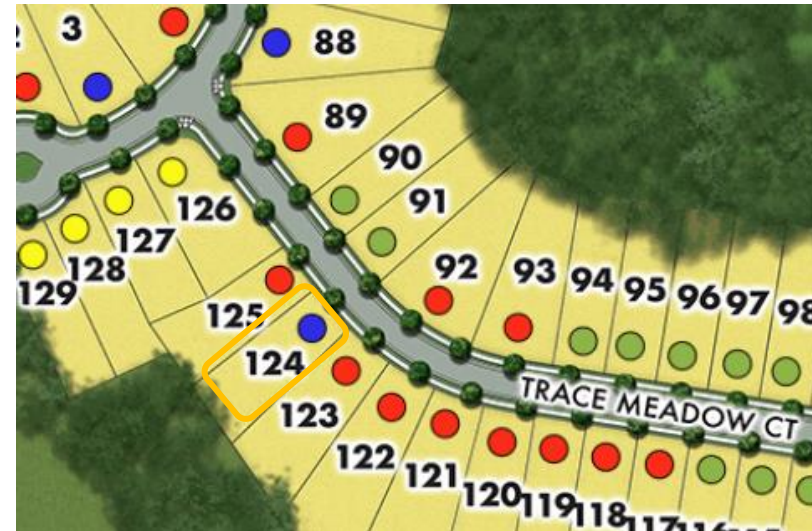

SHOWCASE HOME | Dogwood

HANDSMILL
ON LAKE WYLIE

Street Address: 3022 Trace Meadow Ct. Charlotte, NC 28215

A/C Sq. Ft.: 1,800

Bedrooms: 2

Bathrooms: 2

Move-In Date: October 2023

ELEVATION: BB - Left