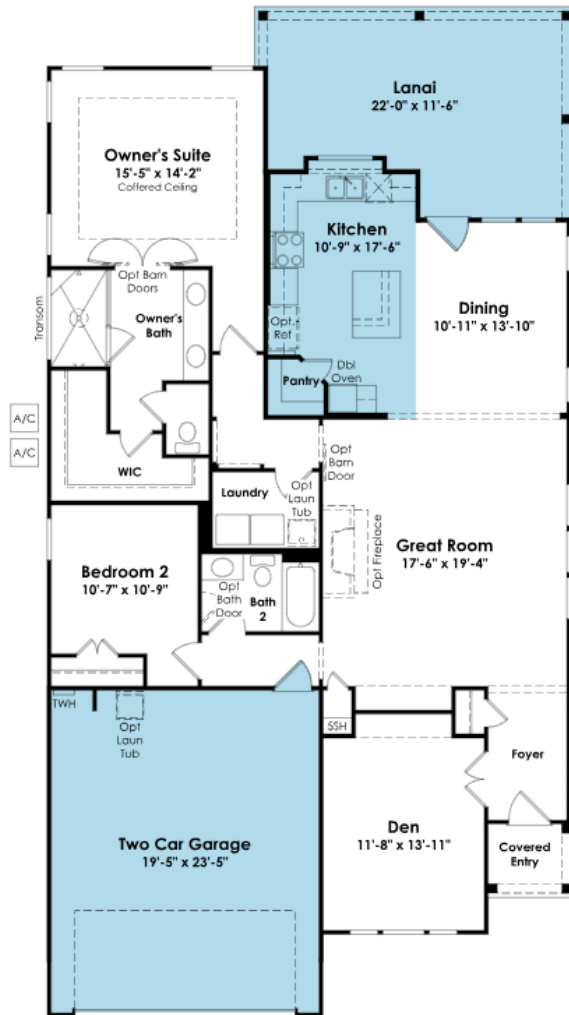

SHOWCASE HOME | Dogwood

HANDSMILL
ON LAKE WYLIE

Street Address: 3022 Trace Meadow Ct. Charlotte, NC 28215

A/C Sq. Ft.: 1,800

Bedrooms: 2

Bathrooms: 2

Move-In Date: October 2023

ELEVATION: BB - Left

KOLTERHOMES®

SHOWCASE HOME FLOORPLAN

Model Name DOGWOOD

2 Bedroom, 2 Full Bathrooms, Open Great Room with Fireplace, Gourmet Kitchen, Extended Covered Lanai, 4 ft. Garage Extension, Study with Double French Doors

**Eva 8" Widespread Lavatory Faucet in
Chrome
† Model T6420/9000**

Moen Eva Faucet Chrome

White

**Cavanite II - White
12x24
Bath Floor/Shower Wall**

White

**La Vie White Mosaic Accent
Band**

SHOWCASE HOME DESIGNER FEATURES | BATH 2

White

**Cavanite II - White
12x24
Bath Shower Wall**

**Prominence Plus- French Oak
Bath II Floor**