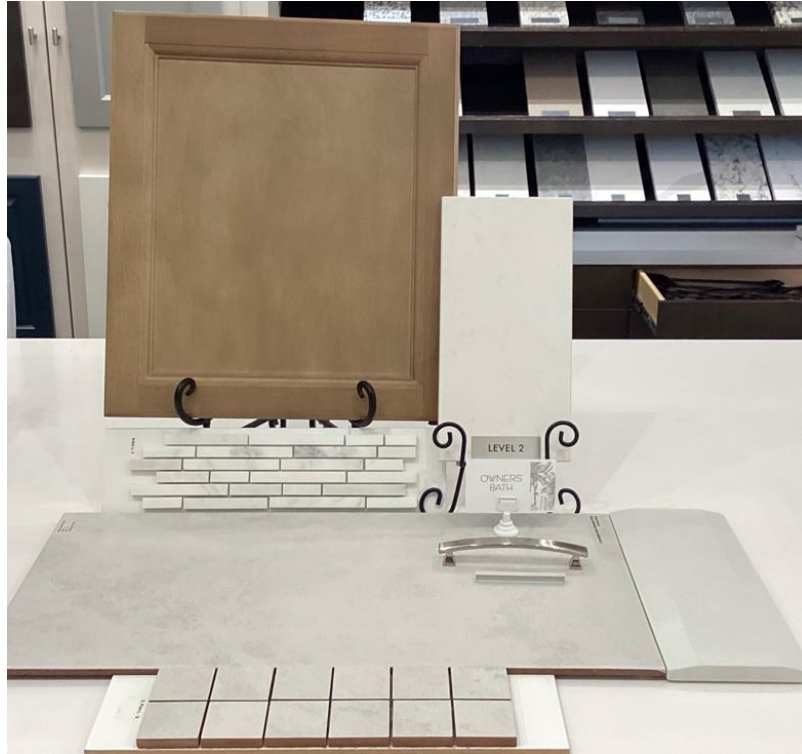

SHOWCASE HOME FEATURE HIGHLIGHTS

KITCHEN DETAILS

- Gourmet Kitchen with GE Profile Series Gas Cooktop
- Stainless Steel Wall Mount Pyramid Chimney Hood
- Under-Cabinet Lighting
- 42" upgraded cabinets w/4 drawer stack
- Soft-Close Kitchen Cabinets w/ Roll-out waste basket, & Pot Drawers
- EVP flooring
- Kitchen Quartz countertops
- Single Bowl- Undermount Stainless

SHOWCASE HOME DESIGNER FEATURES | KITCHEN

Cabinetry: Lormand White
Cabinetry Island: Lormand Naval

Tile Backsplash Morocco Arabesque Dove

Countertop: Miami Vena Silestone Quartz

Hardware: Hadly Pull Stainless

Flooring: Prominence Plus French Oak

SHOWCASE HOME DESIGNER FEATURES | OWNER'S BATH

CABINTRY: Sinclair Quill

Hardware: Hadly Pull Chrome

Countertop: Miami Vena Silestone Quartz

Shower Tile: Brook II White 12 x 24