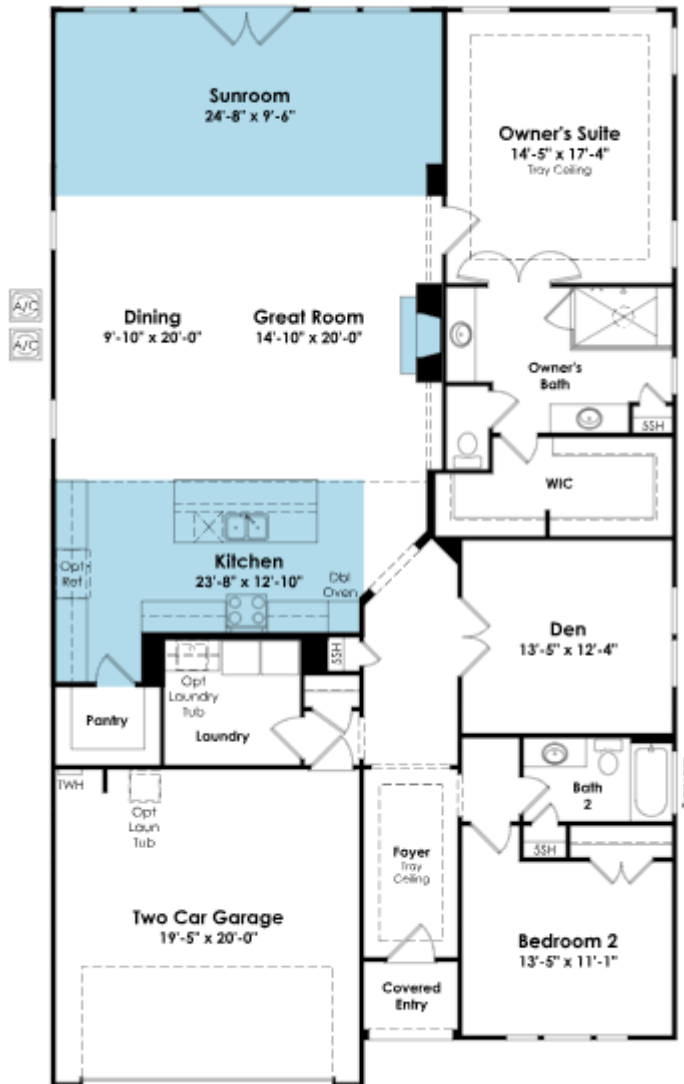

SHOWCASE HOME | Laurel

Street Address: 3067 Trace Meadows; 29745

A/C Sq. Ft.: 2268

Bedrooms: 2 Bathrooms: 2

ELEVATION: CS-Left

HOMESITE: 99

Exterior Color Package:

©2022. Prices, homesites, amenities, home designs, square footage and other information subject to errors, changes, omissions, deletions, availability, prior sales and withdrawal at any time without notice. Square footage numbers are approximate and may vary depending on the standard measurement used. Photos and/or drawings of homes may show upgraded landscaping and may not represent the lowest priced homes in the community. All renderings and floorplans in these materials are an artist's conceptual drawings and will vary from the actual plans and homes as built. CGC1509406

KOLTERHOMES[®]

SHOWCASE HOME FLOORPLAN

Laurel

2 Bedroom, Study with French Doors, 2 Full Baths, Great Room with Upgraded Fireplace surround, Sunroom, *an additional 8' covered patio* Lanai off sunroom. and more...

SHOWCASE HOME FEATURE HIGHLIGHTS

KITCHEN DETAILS

- Gourmet Kitchen with GE Profile Series Gas Cooktop
- Stainless Steel Wall Mount Pyramid Chimney Hood
- Under-Cabinet Lighting
- 42" upgraded cabinets w/4 drawer stack
- Soft-Close Kitchen Cabinets w/ Roll-out waste basket, & Pot Drawers
- EVP flooring
- Kitchen Quartz countertops
- Single Bowl- Undermount Stainless

**Shower Accent Band Tile: Winter Front Linear
Marble Mosaic**

Owner's Bath Tile Floor: Brook II White 2 x 2

SHOWCASE HOME DESIGNER FEATURES | BATH II

Cabinetry: Sinclair Quill

Flooring: Brook II White 17 x 17 Tile