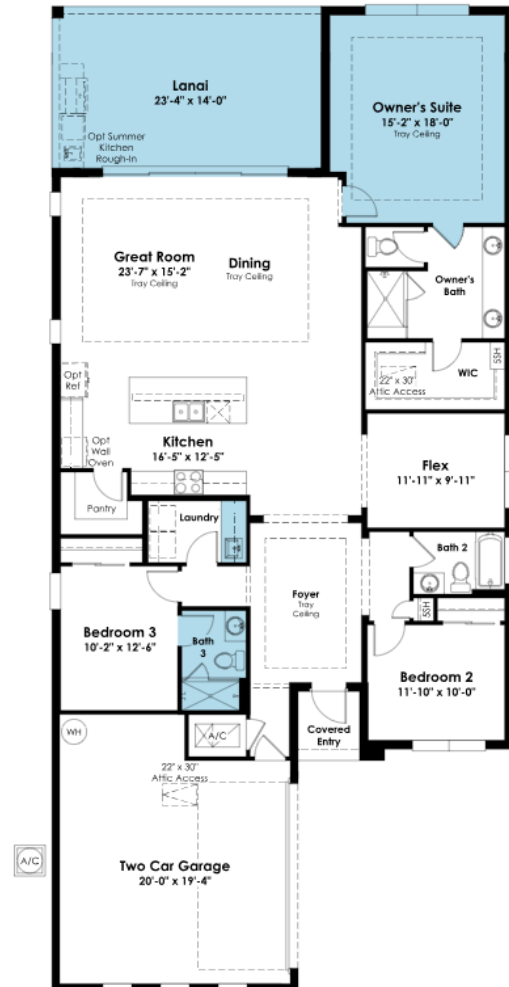

**HOMESITE: 103**

**Exterior Color Package:**

©2022. Prices, homesites, amenities, home designs, square footage and other information subject to errors, changes, omissions, deletions, availability, prior sales and withdrawal at any time without notice. Square footage numbers are approximate and may vary depending on the standard measurement used. Photos and/or drawings of homes may show upgraded landscaping and may not represent the lowest priced homes in the community. All renderings and floorplans in these materials are an artist's conceptual drawings and will vary from the actual plans and homes as built. CGC1509406

## SHOWCASE HOME FLOORPLAN

Laura

3 Bedroom, Flex Room, 3 Full Bathrooms, 2-Car Side-Load Garage  
Open Family Room & Dining Area, Extended Lanai and Owner's Suite.

### KITCHEN DETAILS

- Upgraded pot and pan cabinet storage drawers
- Slide-in range
- Luxury veined quartz countertop— 3cm with matching waterfall island
- Designer backsplash tile with dimensional chevron pattern
- Upgraded large cabinet crown moulding
- 24” Deep Cabinet above the refrigerator with side panels
- Bump-up microwave hood cabinet

### DESIGNER FEATURES

- Frameless Shower enclosures in Owner’s Bath and Bath 2
- Tile to-the-ceiling in all bathroom showers
- Laminate wood plank flooring in Flex space
- 12x24 Porcelain main tile throughout
- Designer glass front door
- Washable flat interior paint color throughout