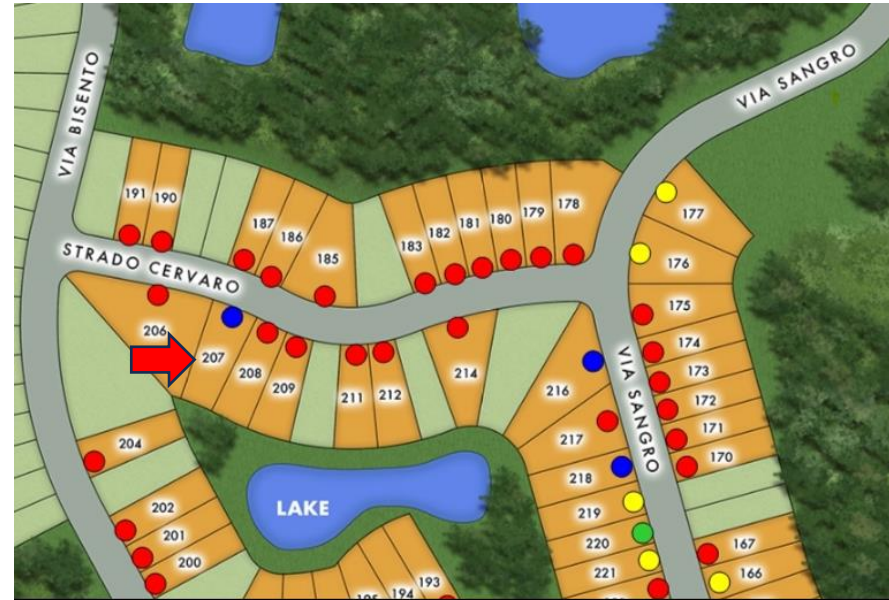

# KOLTER HOMES®

Street Address: 125 SE Strada Cervaro

A/C Sq. Ft.: 1998

Bedrooms:2

Bathrooms:2

Move-In Date: July 2024

ELEVATION: A

HOMESITE: 207

Kolter Homes at Rivella | 132 SE Via Tirso, Port St Lucie, FL 34952

© 2022. Prices, homesites, amenities, home designs, square footage and other information subject to errors, changes, omissions, deletions, availability, prior sales and withdrawal at any time without notice. Square footage numbers are approximate and may vary depending on the standard measurement used. Photos and/or drawings of homes may show upgraded landscaping and may not represent the lowest priced homes in the community. All renderings and floorplans in these materials are an artist's conceptual drawings and will vary from the actual plans and homes as built. CGC1509406