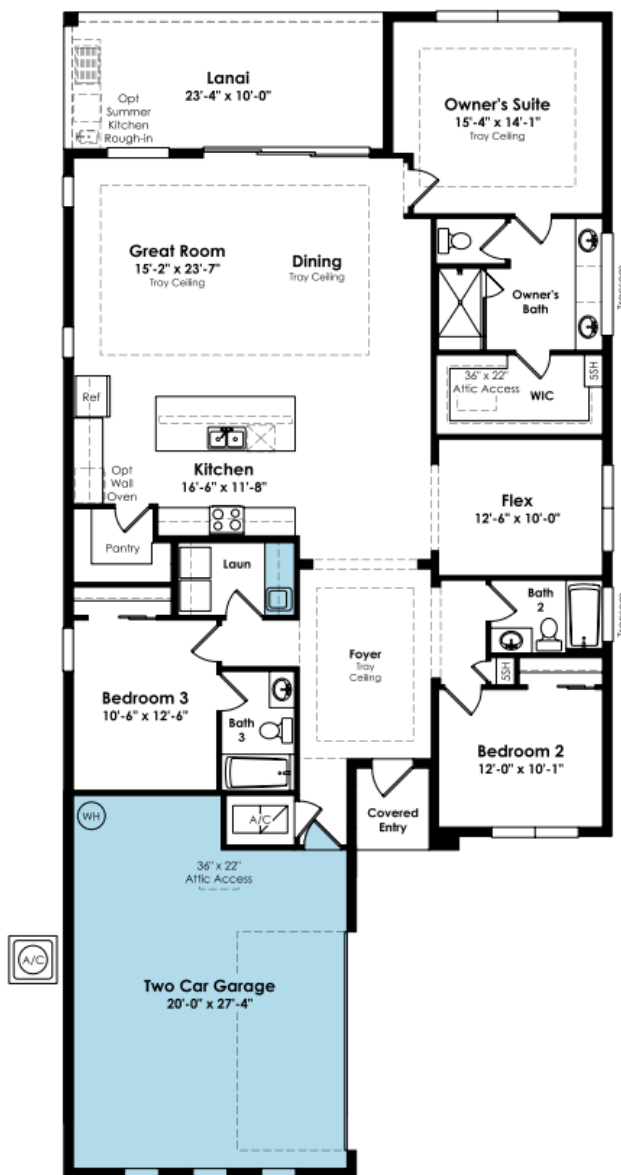

# SHOWCASE HOME | Lila

Street Address: 6870 SE Haven Lane

A/C Sq. Ft.: 2,129

Bedrooms: 3

Bathrooms: 3

Move-In Date: See Listing

# KOLTER HOMES®

ELEVATION: C

HOMESITE: 12

Exterior Color Package:

Prices, homesites, amenities, home designs, square footage and other information subject to errors, changes, omissions, deletions, availability, prior sales and withdrawal at any time without notice. Square footage numbers are approximate and may vary depending on the standard measurement used. Photos and/or drawings of homes may show upgraded landscaping and may not represent the lowest priced homes in the community. All renderings and floorplans in these materials are an artist's conceptual drawings and will vary from the actual plans and homes as built. CRC057817/CGC1514916

## SHOWCASE HOME: Lila

**\*\*New Construction\*\*** This brand-new Lila floorplan, built by Kolter Homes, is situated on a private homesite with a preserve view, within the gated community of Cove Royale. This home offers 3 bedrooms, 3 bathrooms, and a 2-car garage. This Lila also has the cooking range upgraded to a built-in wall oven and 36" cooktop. The garage has been extended an additional 4' and the laundry room has the optional laundry tub with cabinets and countertop.

### DESIGNER FEATURES

- 4' GARAGE EXTENSION
- RAISED TV OPTION IN FLEX SPACE, GREAT ROOM, & OWNER'S SUITE
- LAMINATE FLOORING IN MAIN LIVING AREA
- SHOWER NICHE INSTALLED IN OWNER'S BATHROOM
- WALL LISTELLO INSTALLED IN BATHROOM 2